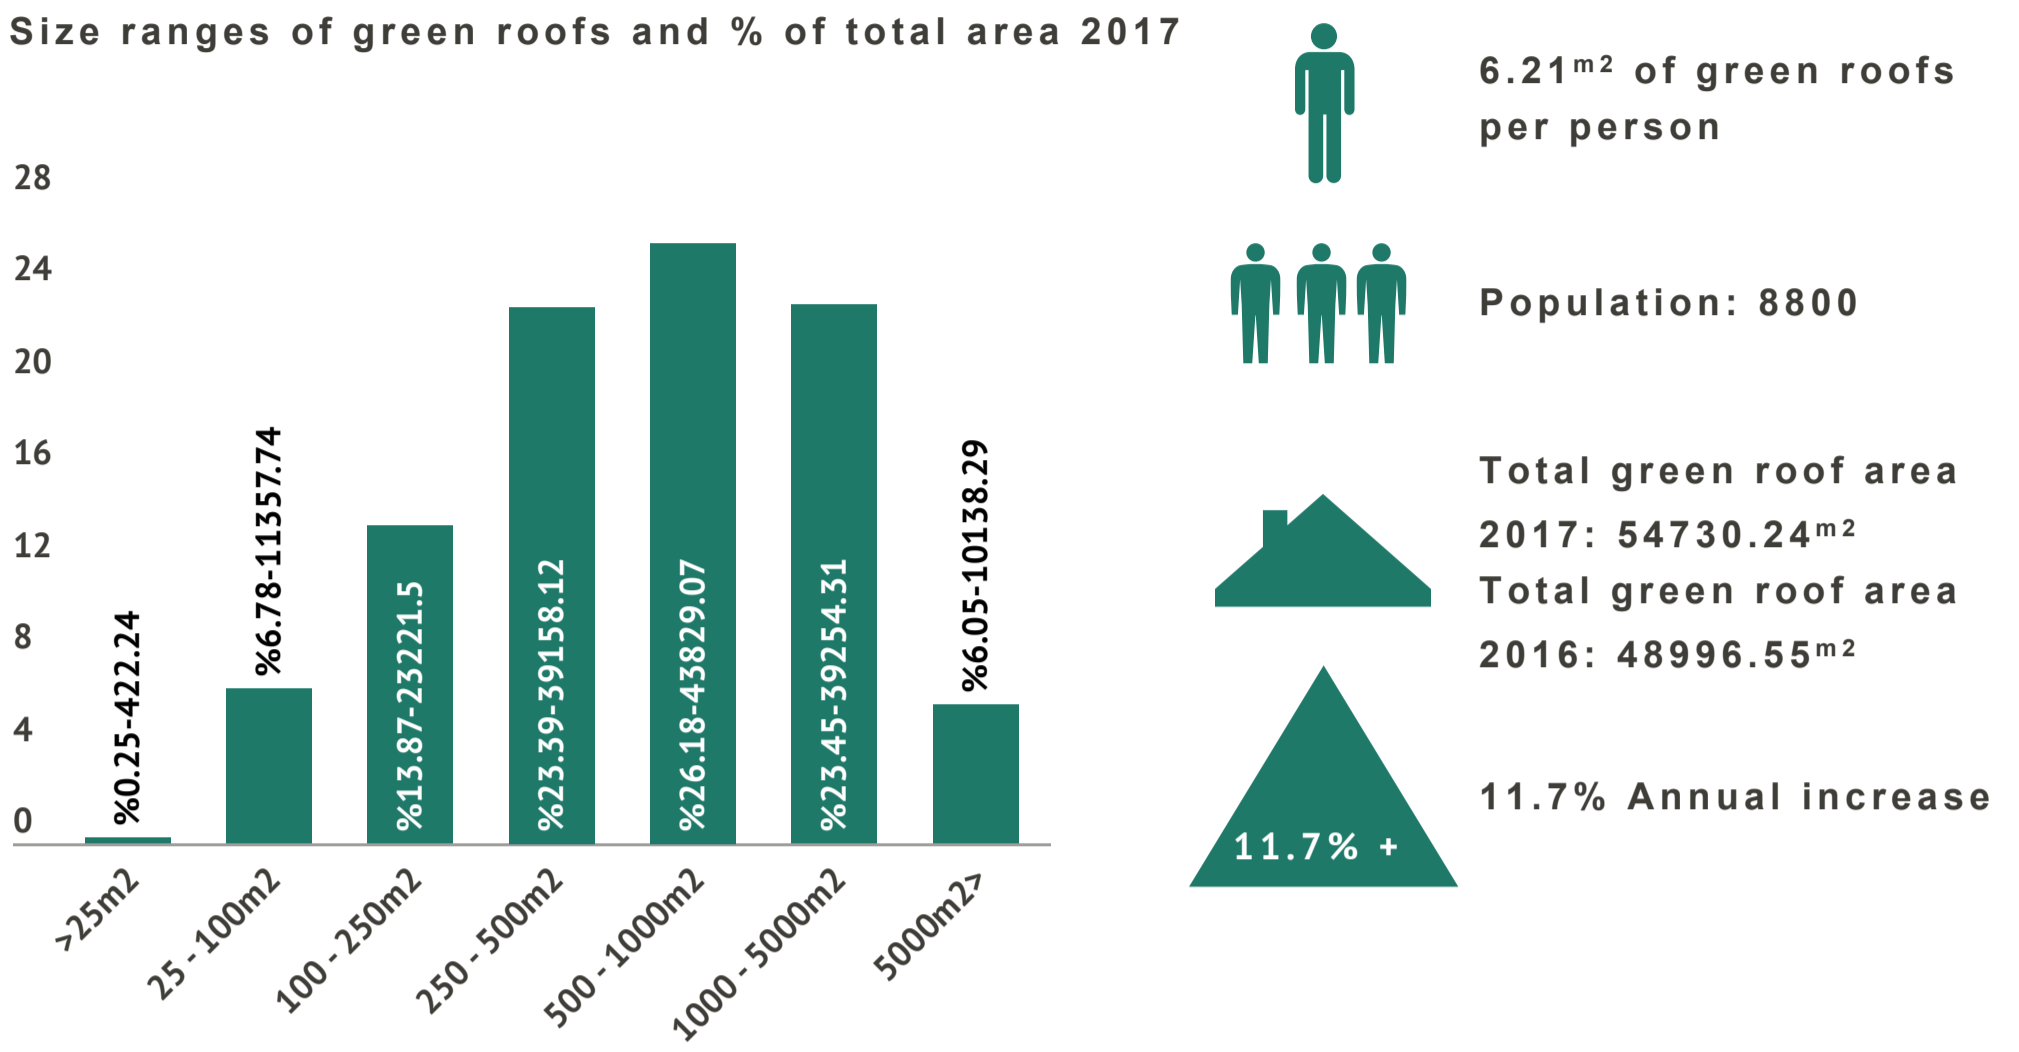

Green Roof Map: City of London

Size ranges of green roofs and % of total area 2017

City Of London: Green Roof Areas Hotspot Map

SUPPORTED BY
MAYOR OF LONDON