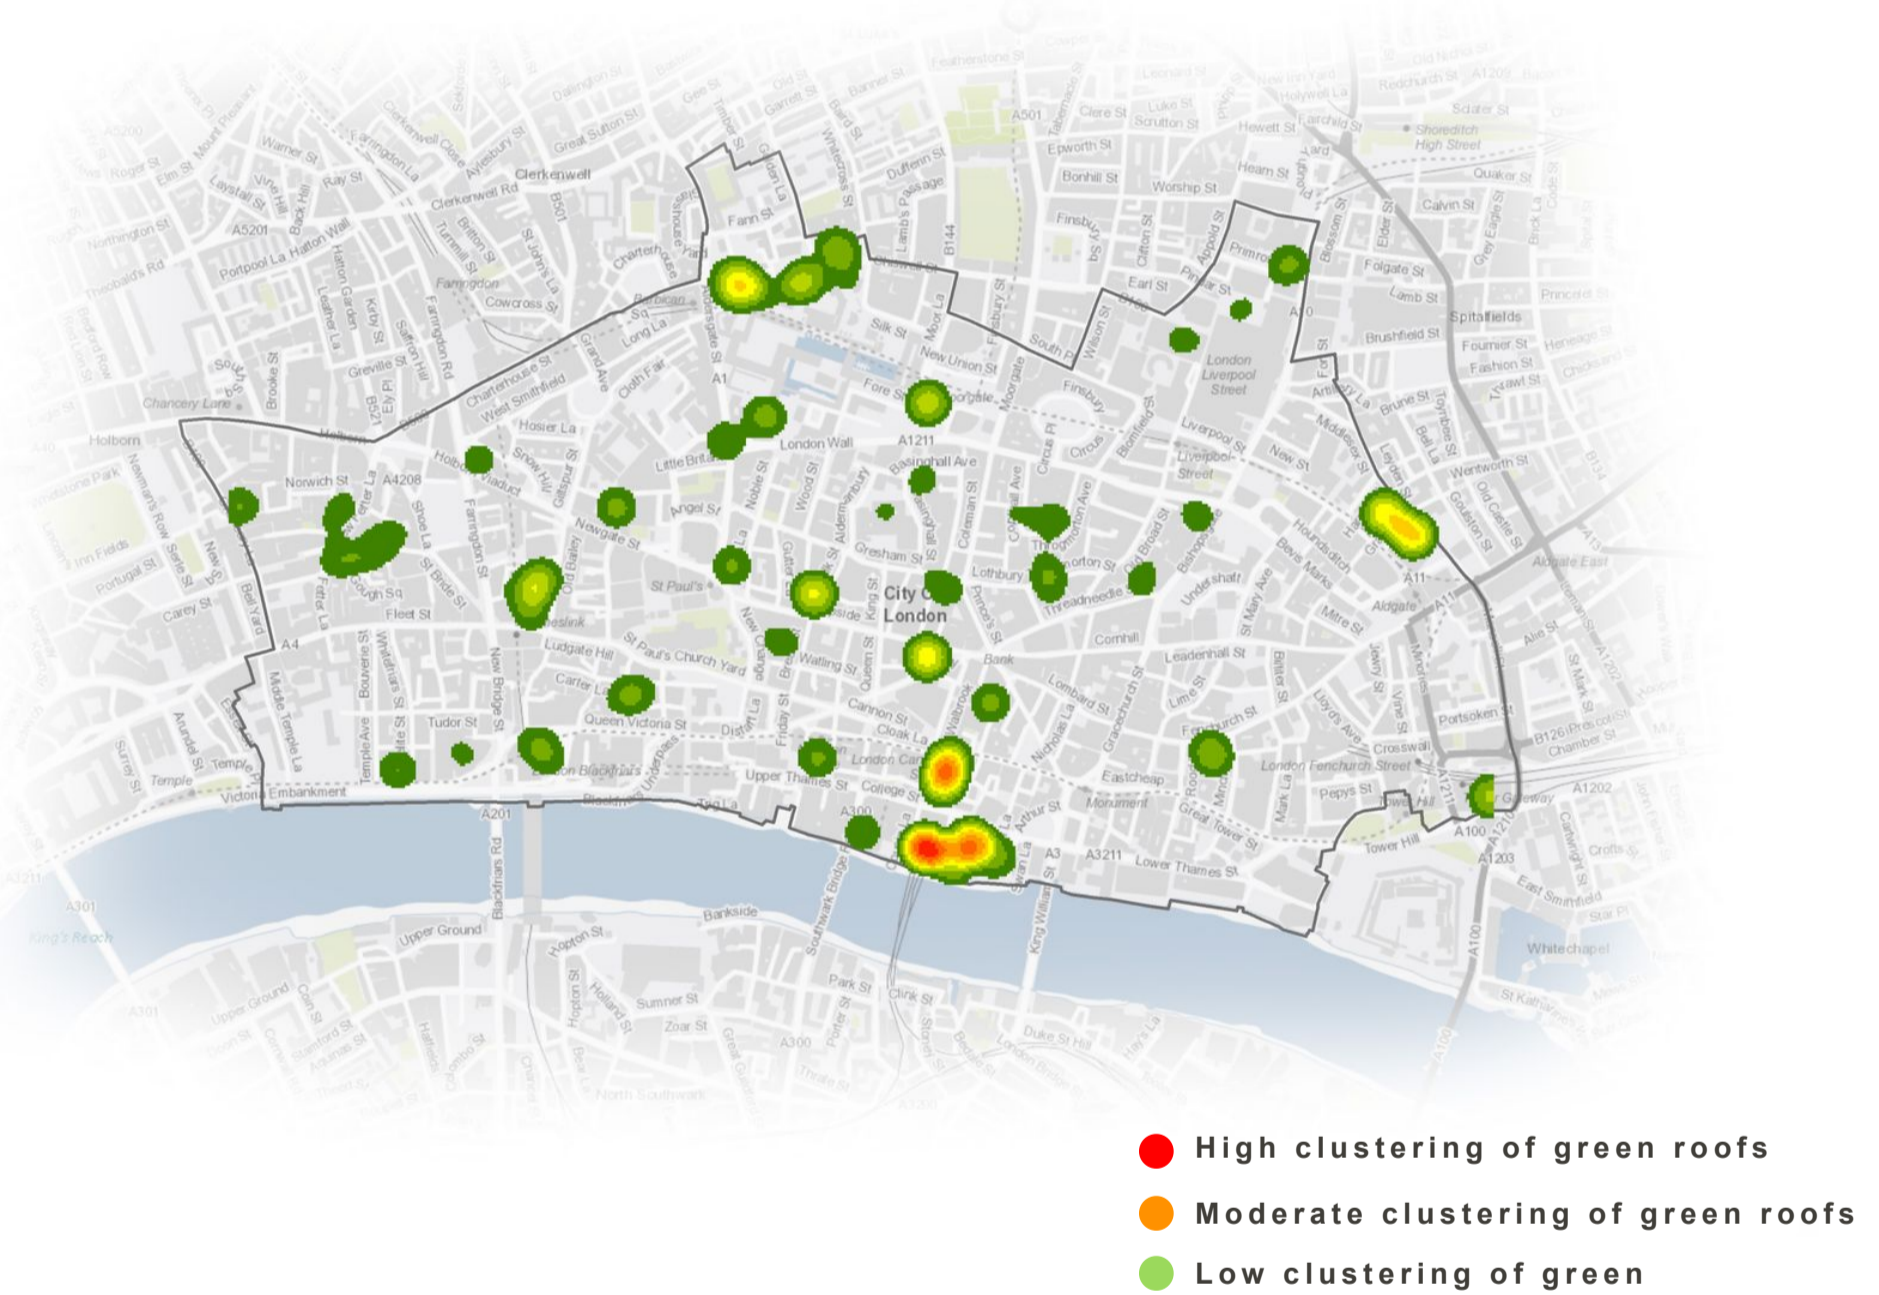

Green Roof Map: City of London

Size ranges of green roofs and % of total area 2017

City Of London: Green Roof Areas Hotspot Map

SUPPORTED BY
MAYOR OF LONDON