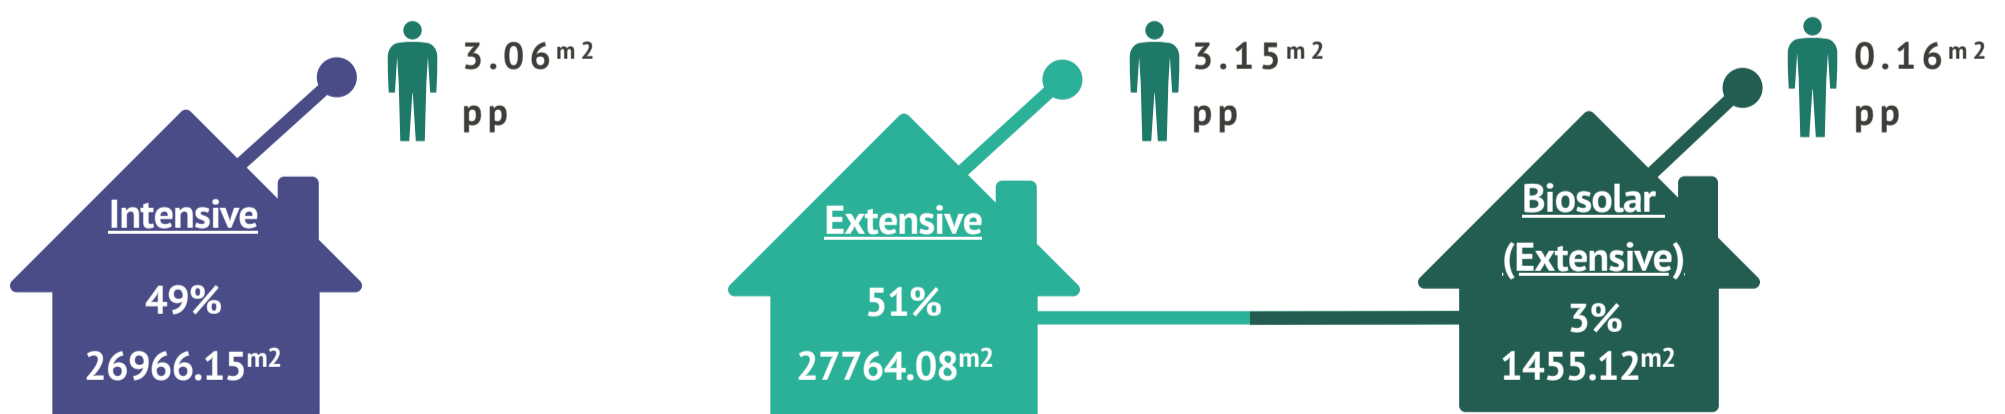

Green Roof Map: City of London

Size ranges of green roofs and % of total area 2017

City Of London: Green Roof Areas Hotspot Map

SUPPORTED BY
MAYOR OF LONDON