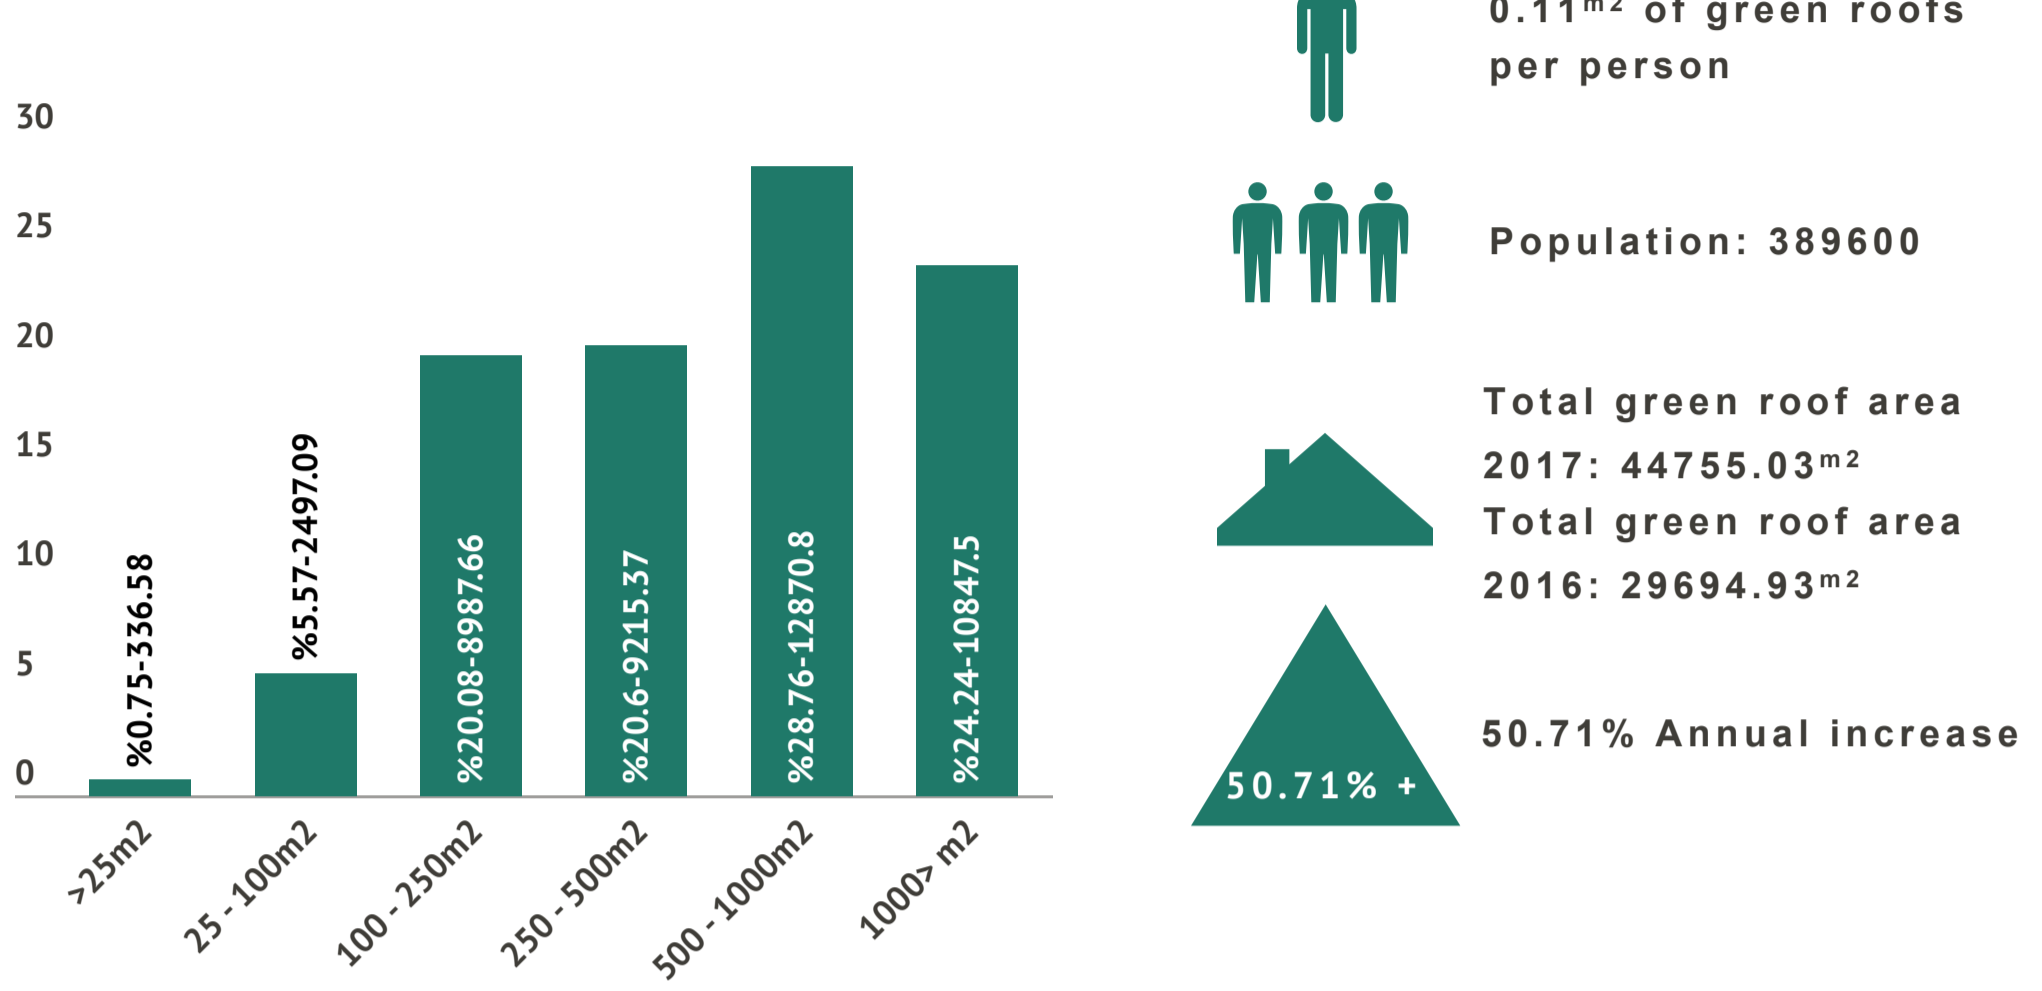

Green Roof Map: London Borough of Barnet

Size ranges of green roofs and % of total area 2017

Barnet : Green Roof Areas Hotspot Map

SUPPORTED BY
MAYOR OF LONDON