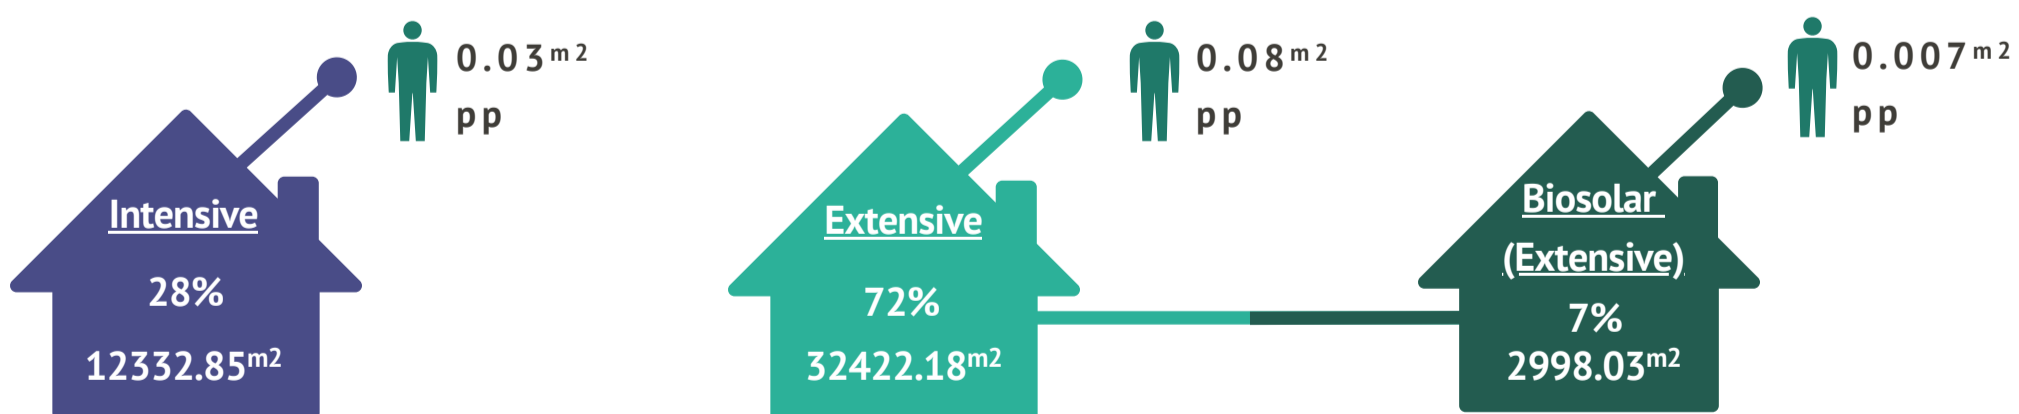

Green Roof Map: London Borough of Barnet

Size ranges of green roofs and % of total area 2017

Barnet : Green Roof Areas Hotspot Map

SUPPORTED BY
MAYOR OF LONDON