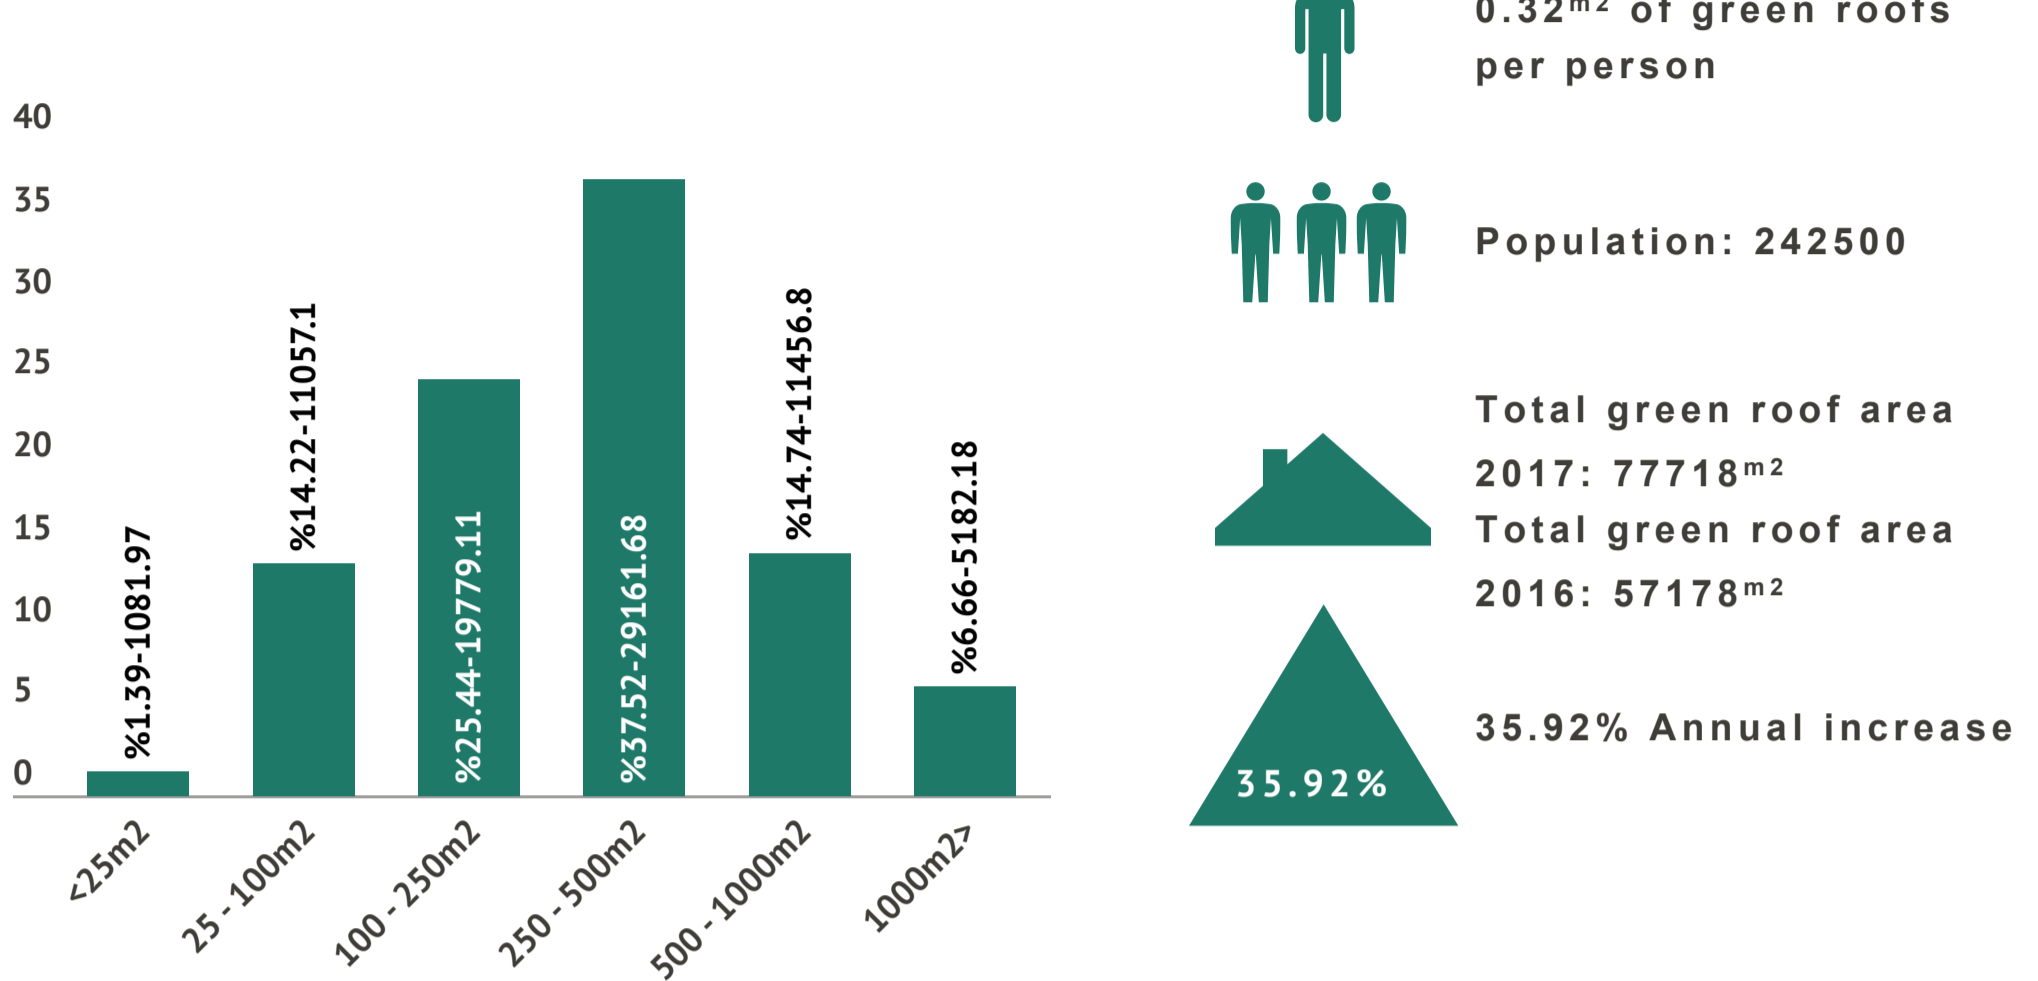

Green Roof Map: London Borough of Camden

Size ranges of green roofs and % of total area 2017

Camden: Green Roof Areas Hotspot Map

SUPPORTED BY
MAYOR OF LONDON