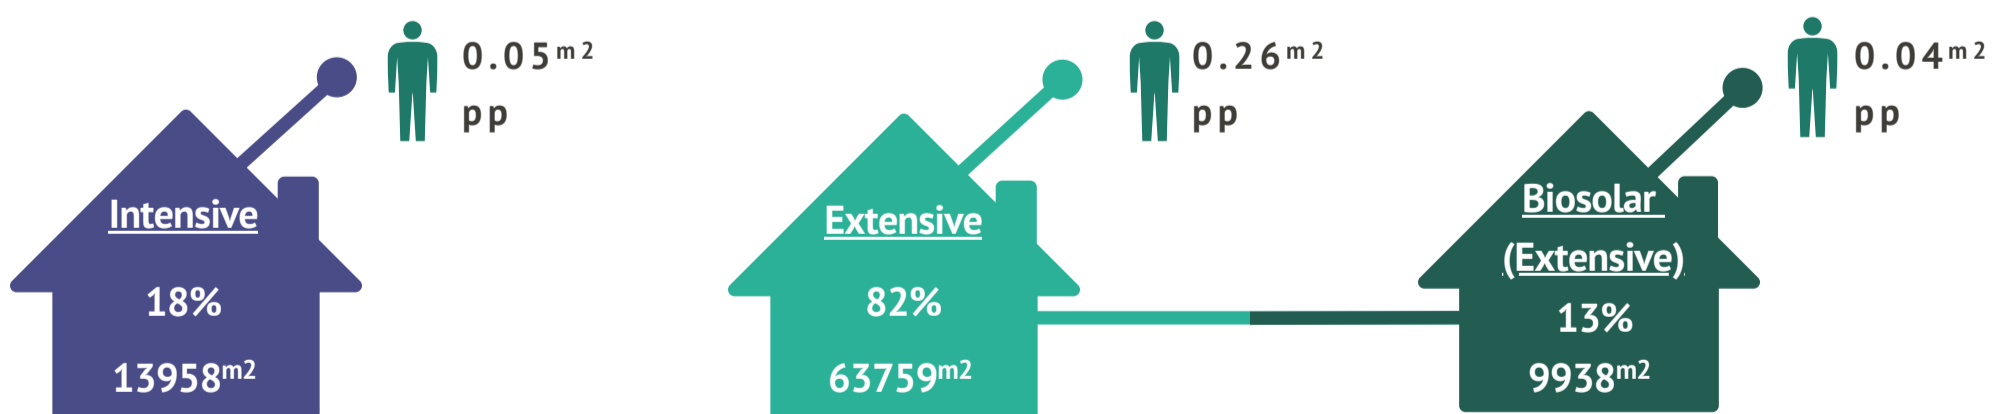

Green Roof Map: London Borough of Camden

Size ranges of green roofs and % of total area 2017

Camden: Green Roof Areas Hotspot Map

SUPPORTED BY
MAYOR OF LONDON