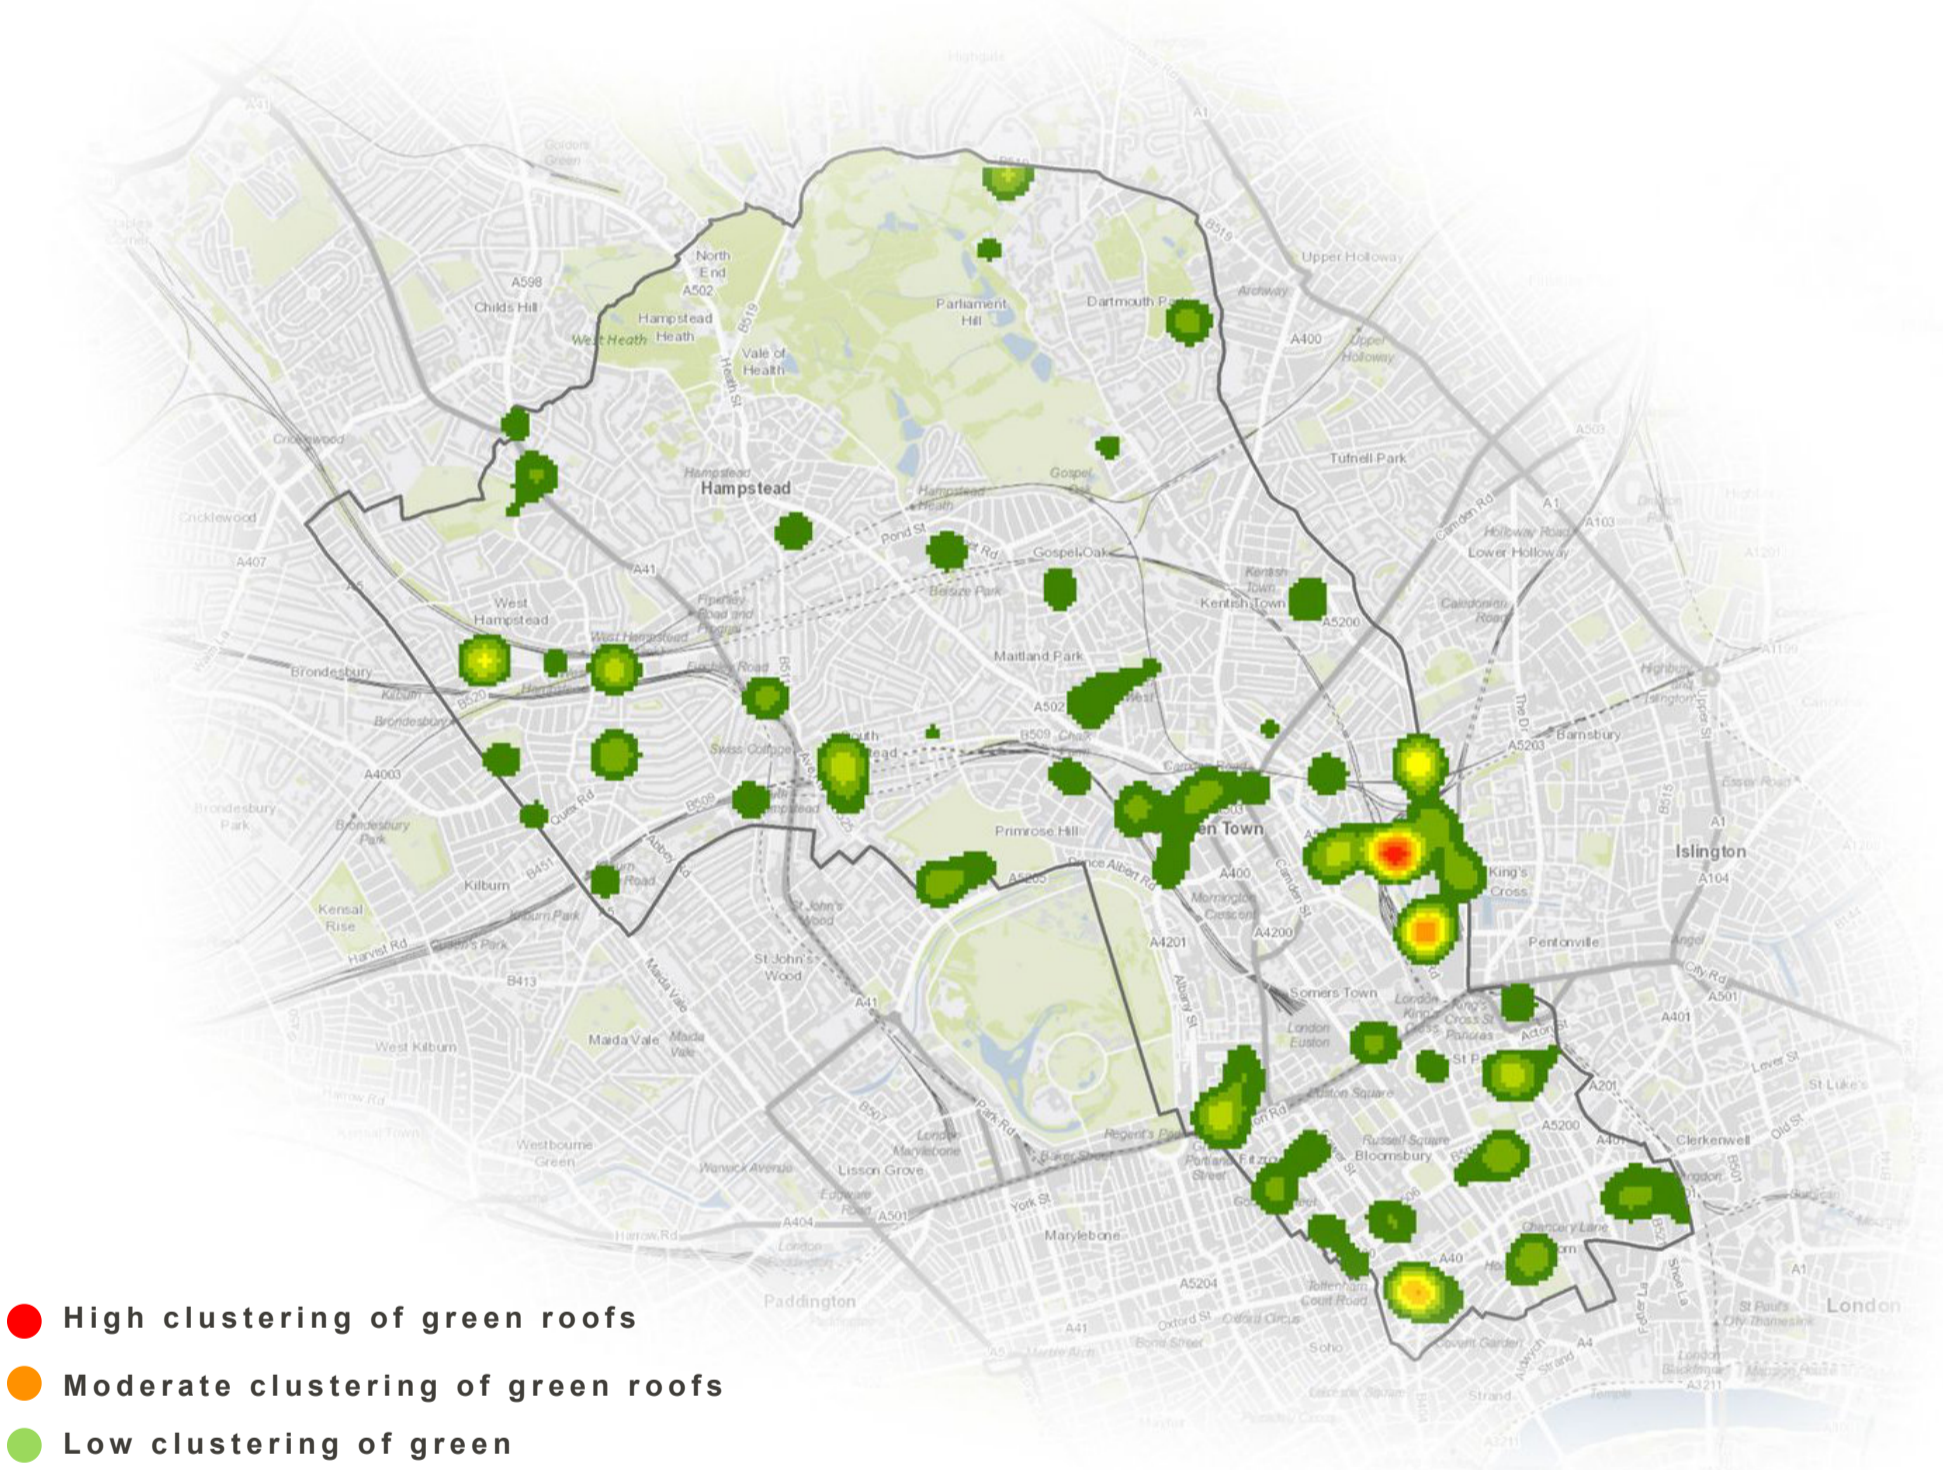

Green Roof Map: London Borough of Camden

Size ranges of green roofs and % of total area 2017

Camden: Green Roof Areas Hotspot Map

SUPPORTED BY
MAYOR OF LONDON