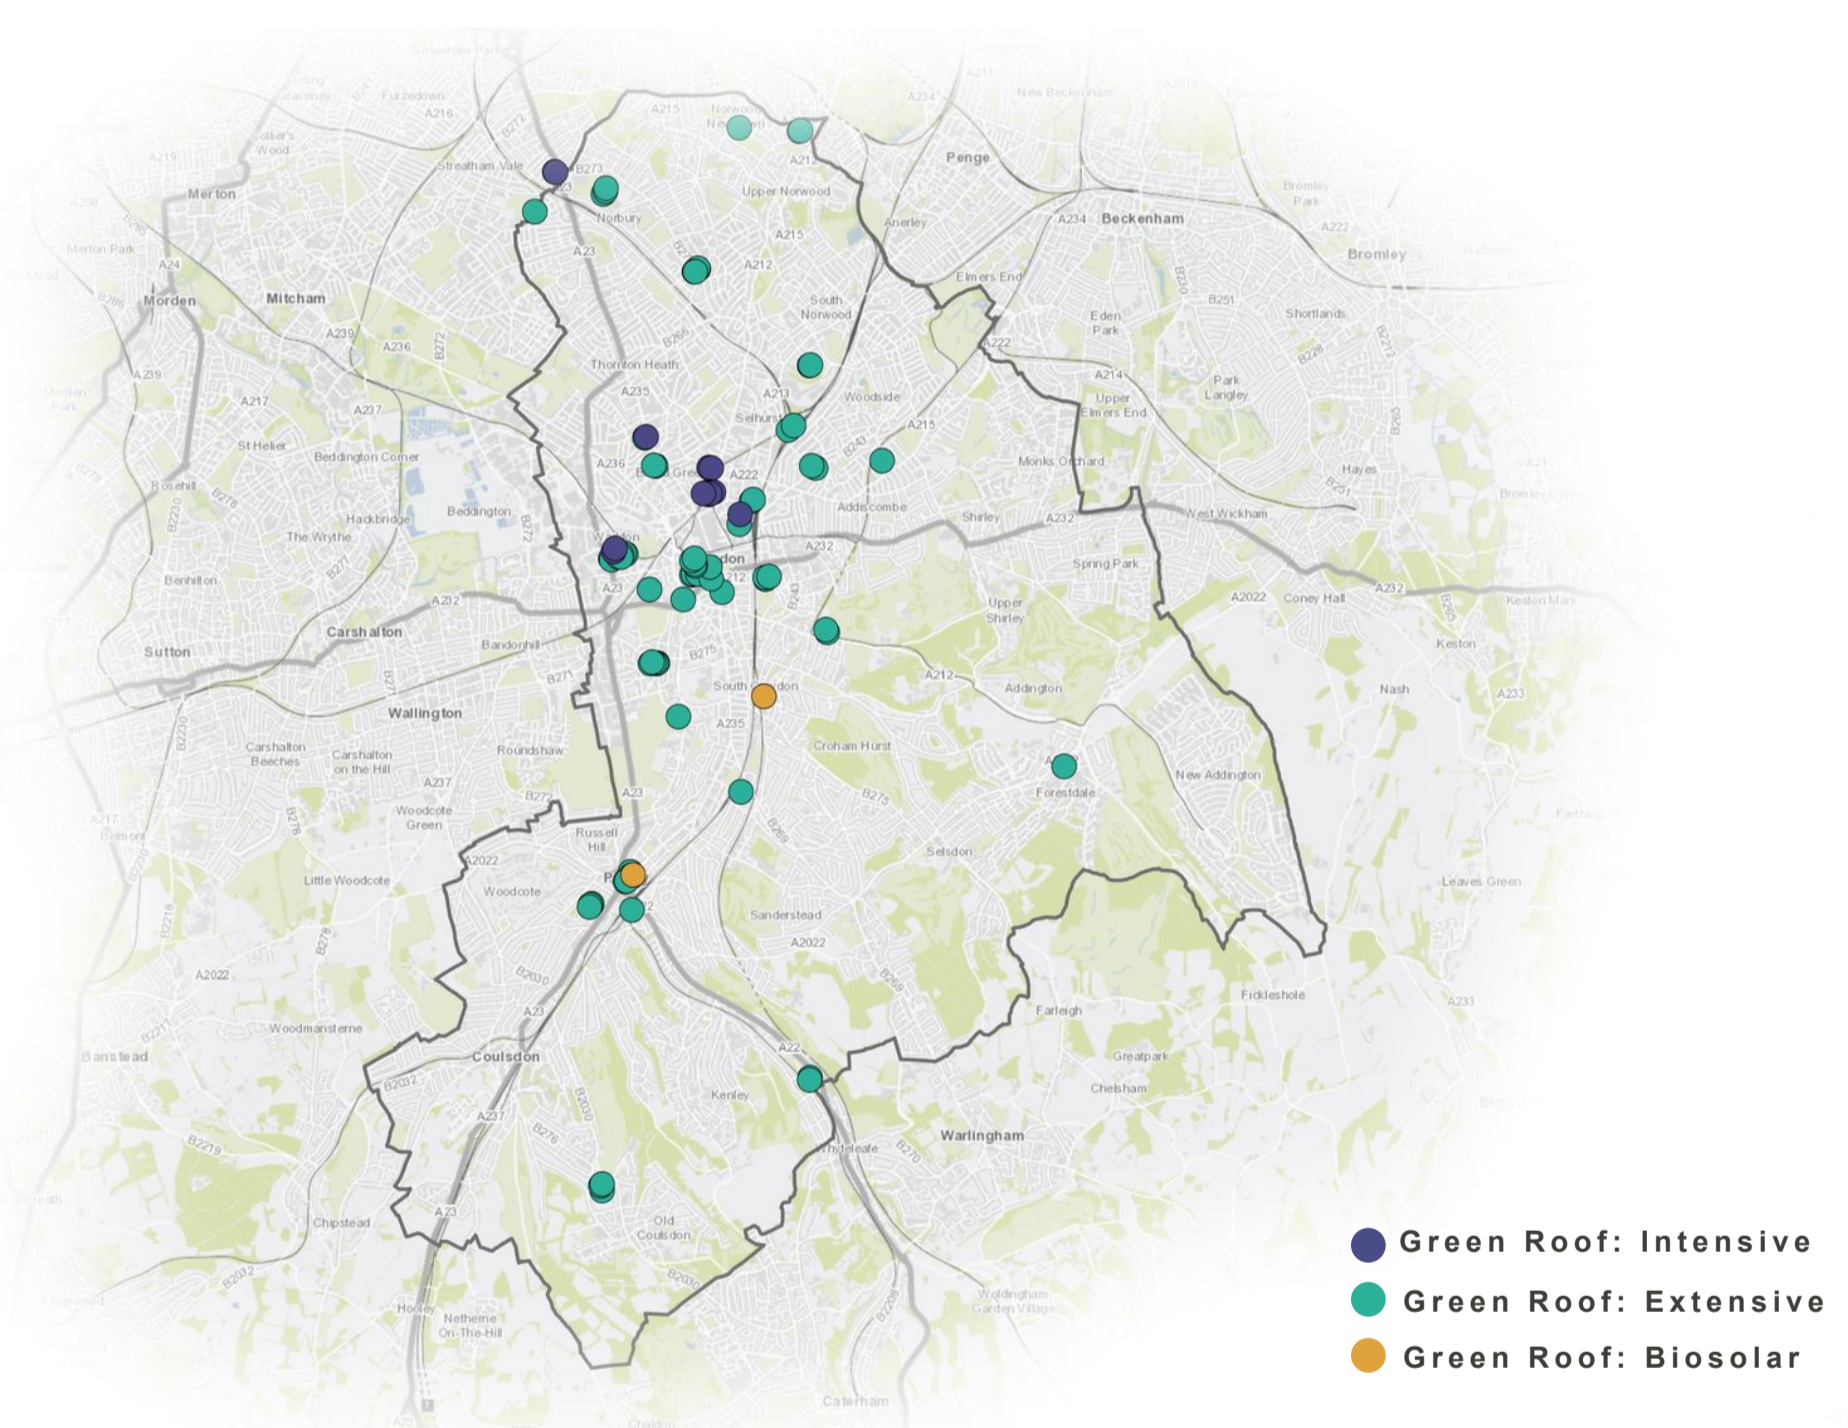

# Green Roof Map: London Borough of Croydon

Size ranges of green roofs and % of total area 2017

Croydon: Green Roof Areas Location Map

SUPPORTED BY  
**MAYOR OF LONDON**