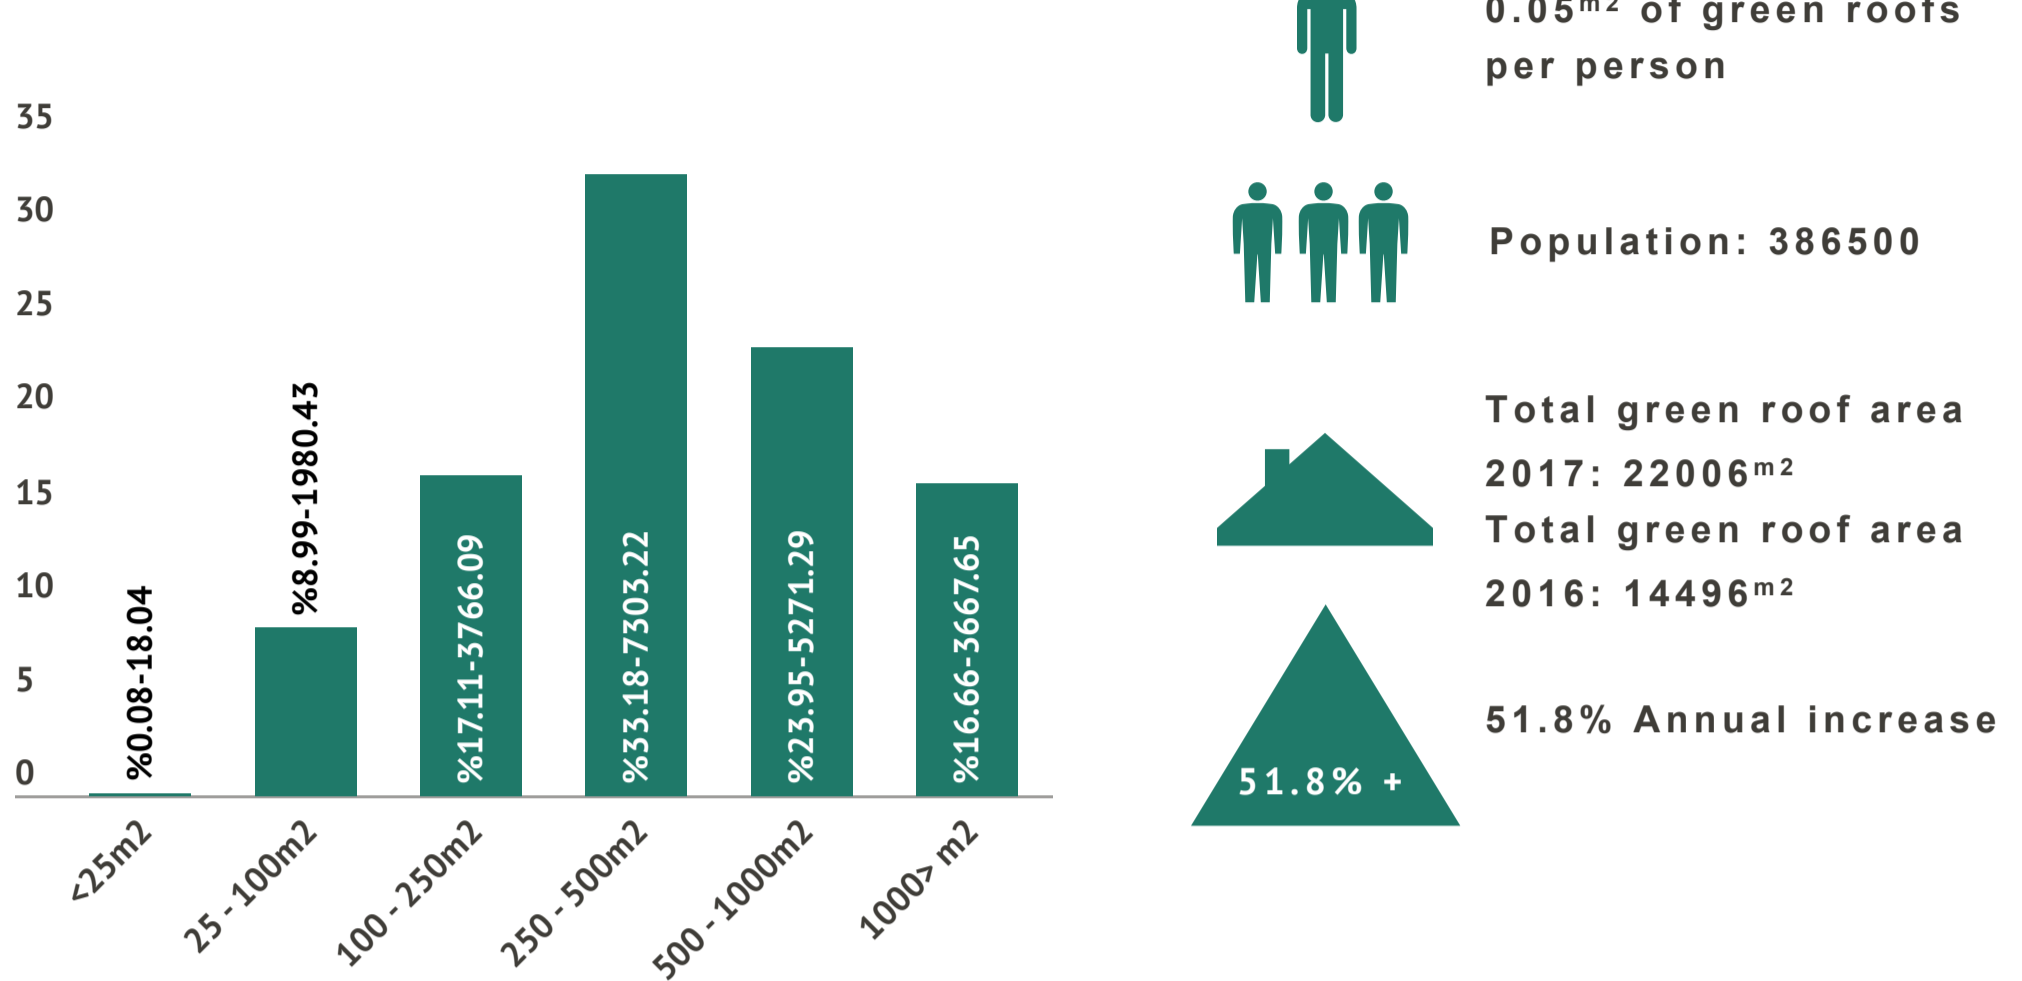

# Green Roof Map: London Borough of Croydon

Size ranges of green roofs and % of total area 2017

Croydon: Green Roof Areas Location Map

SUPPORTED BY  
**MAYOR OF LONDON**