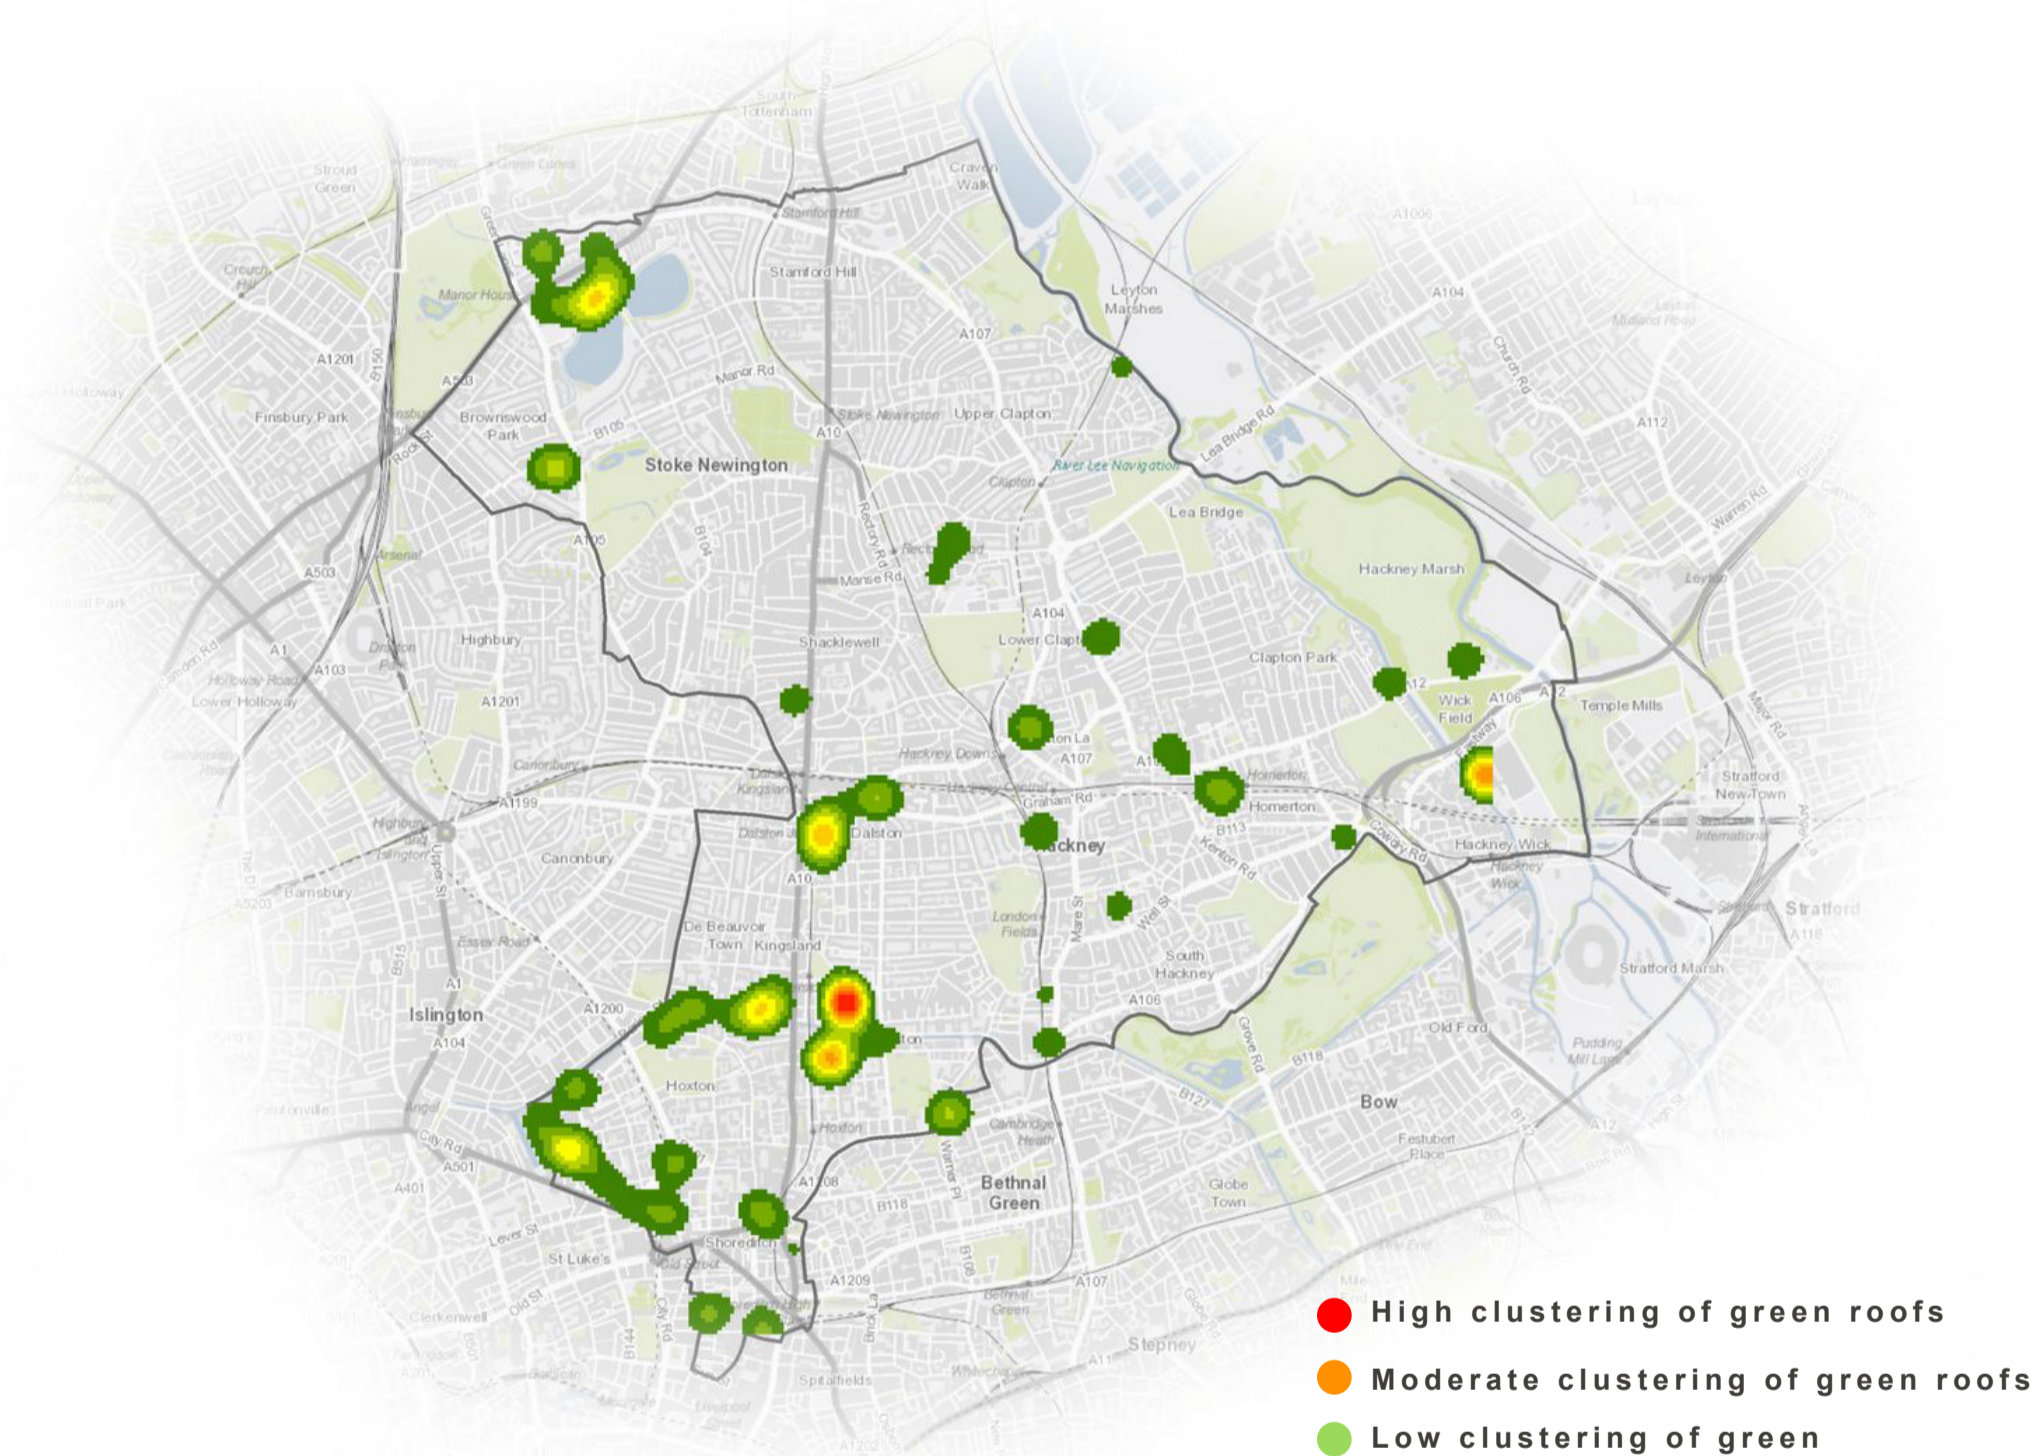

Green Roof Map: London Borough of Hackney

Size ranges of green roofs and % of total area 2017

Hackney: Green Roof Areas Hotspot Map

SUPPORTED BY
MAYOR OF LONDON