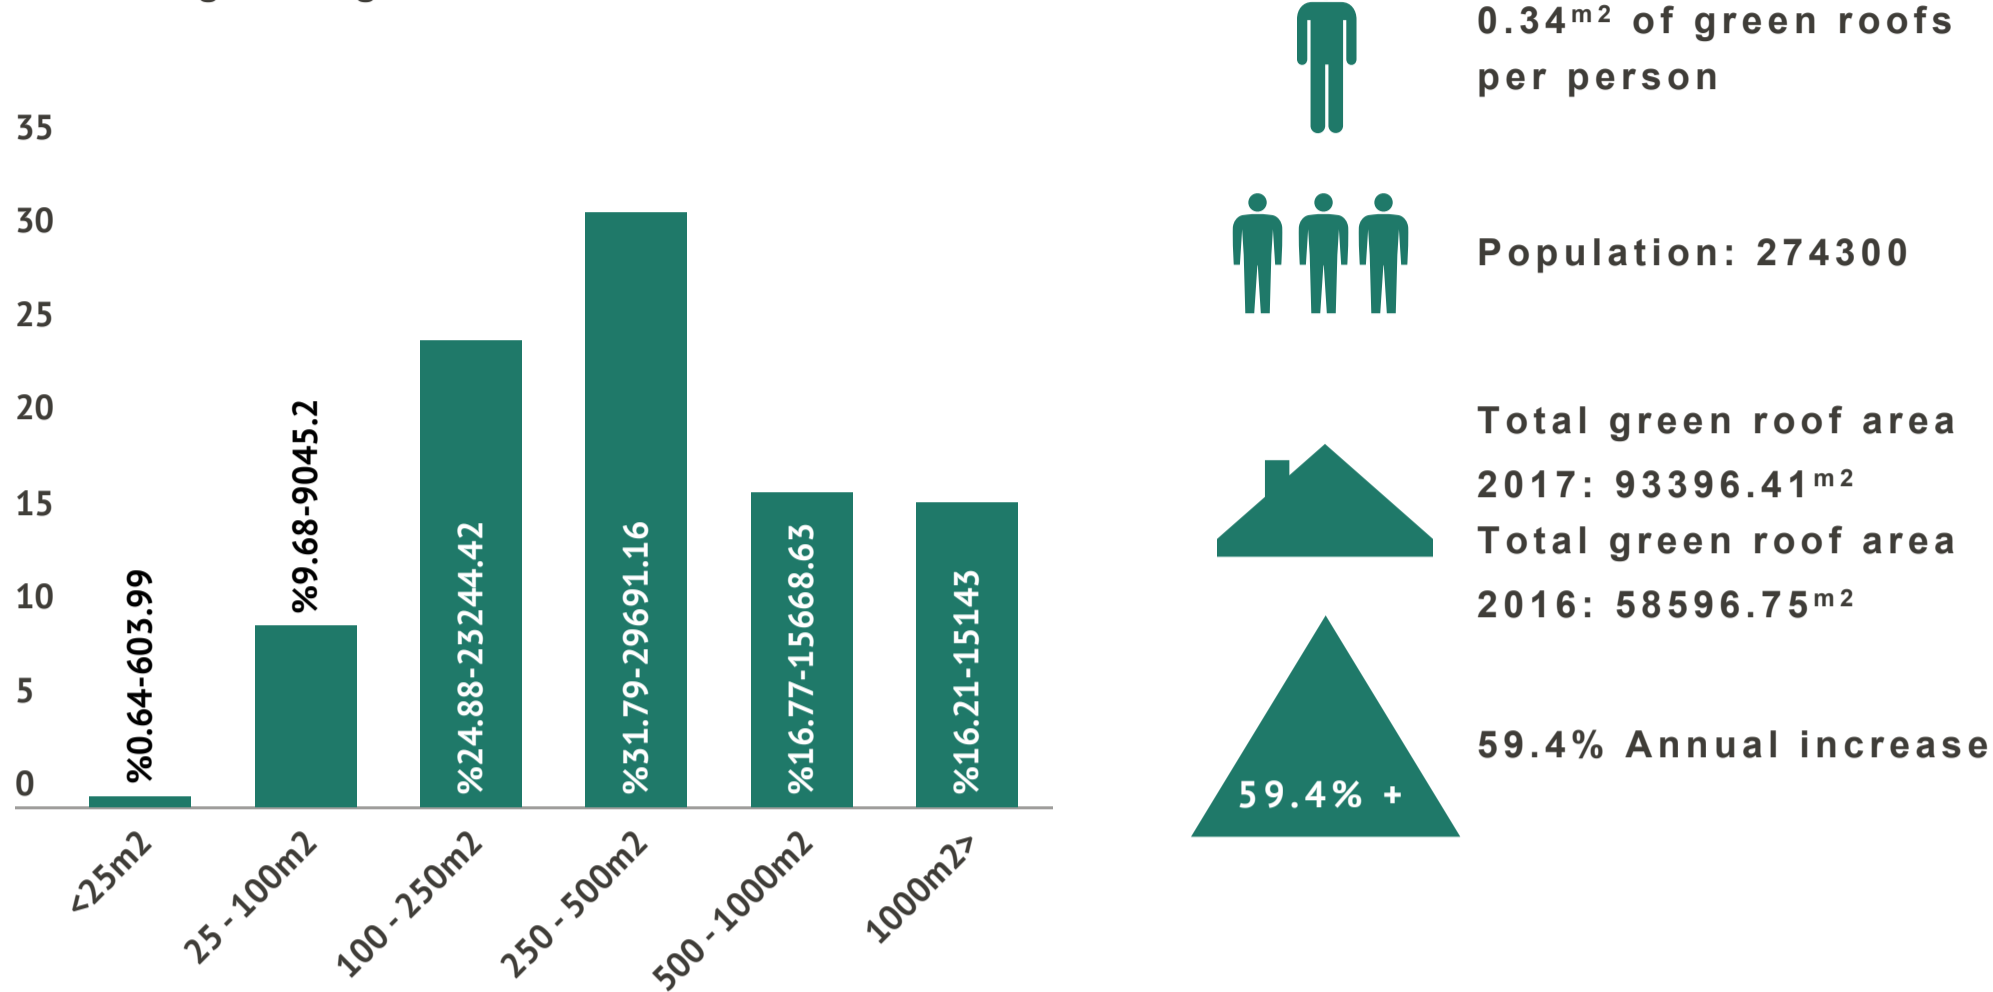

Green Roof Map: London Borough of Hackney

Size ranges of green roofs and % of total area 2017

Hackney: Green Roof Areas Hotspot Map

SUPPORTED BY
MAYOR OF LONDON