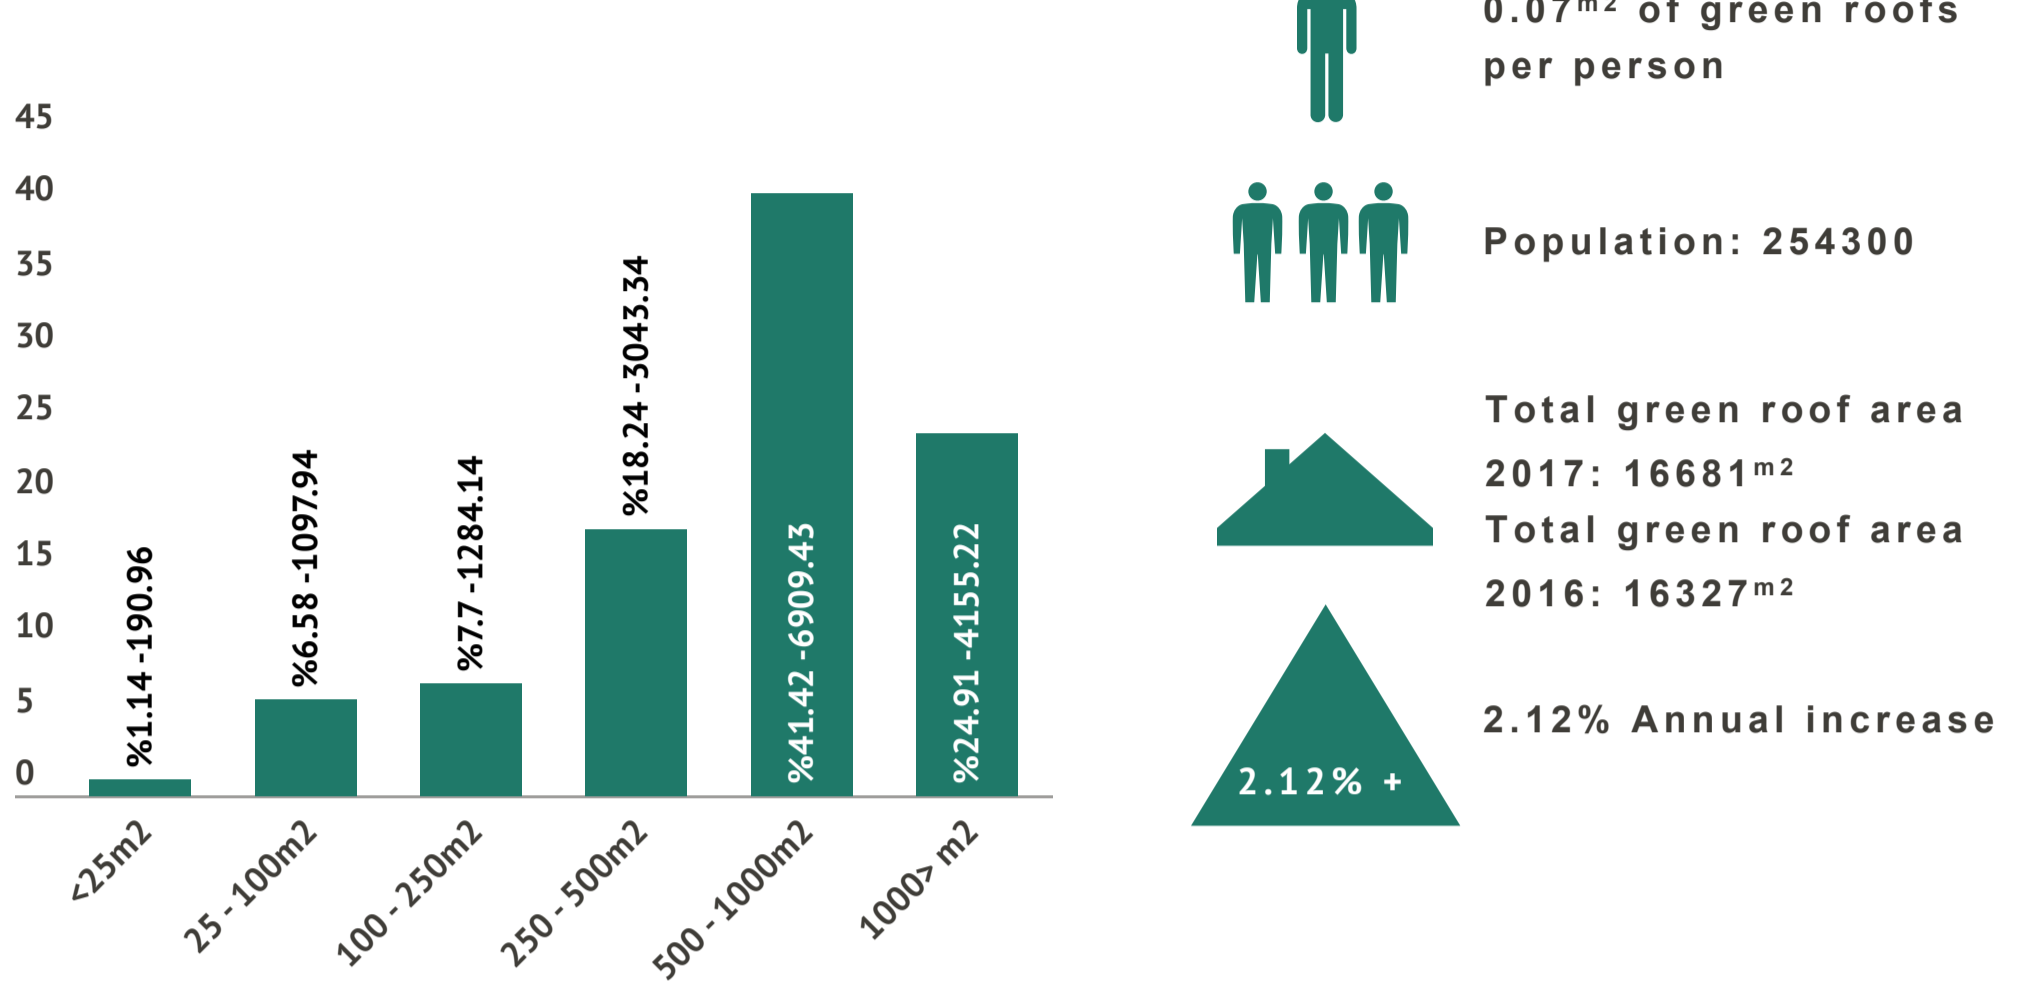

Green Roof Map: London Borough of Havering

Size ranges of green roofs and % of total area 2017

Havering: Green Roof Areas Location Map

SUPPORTED BY
MAYOR OF LONDON