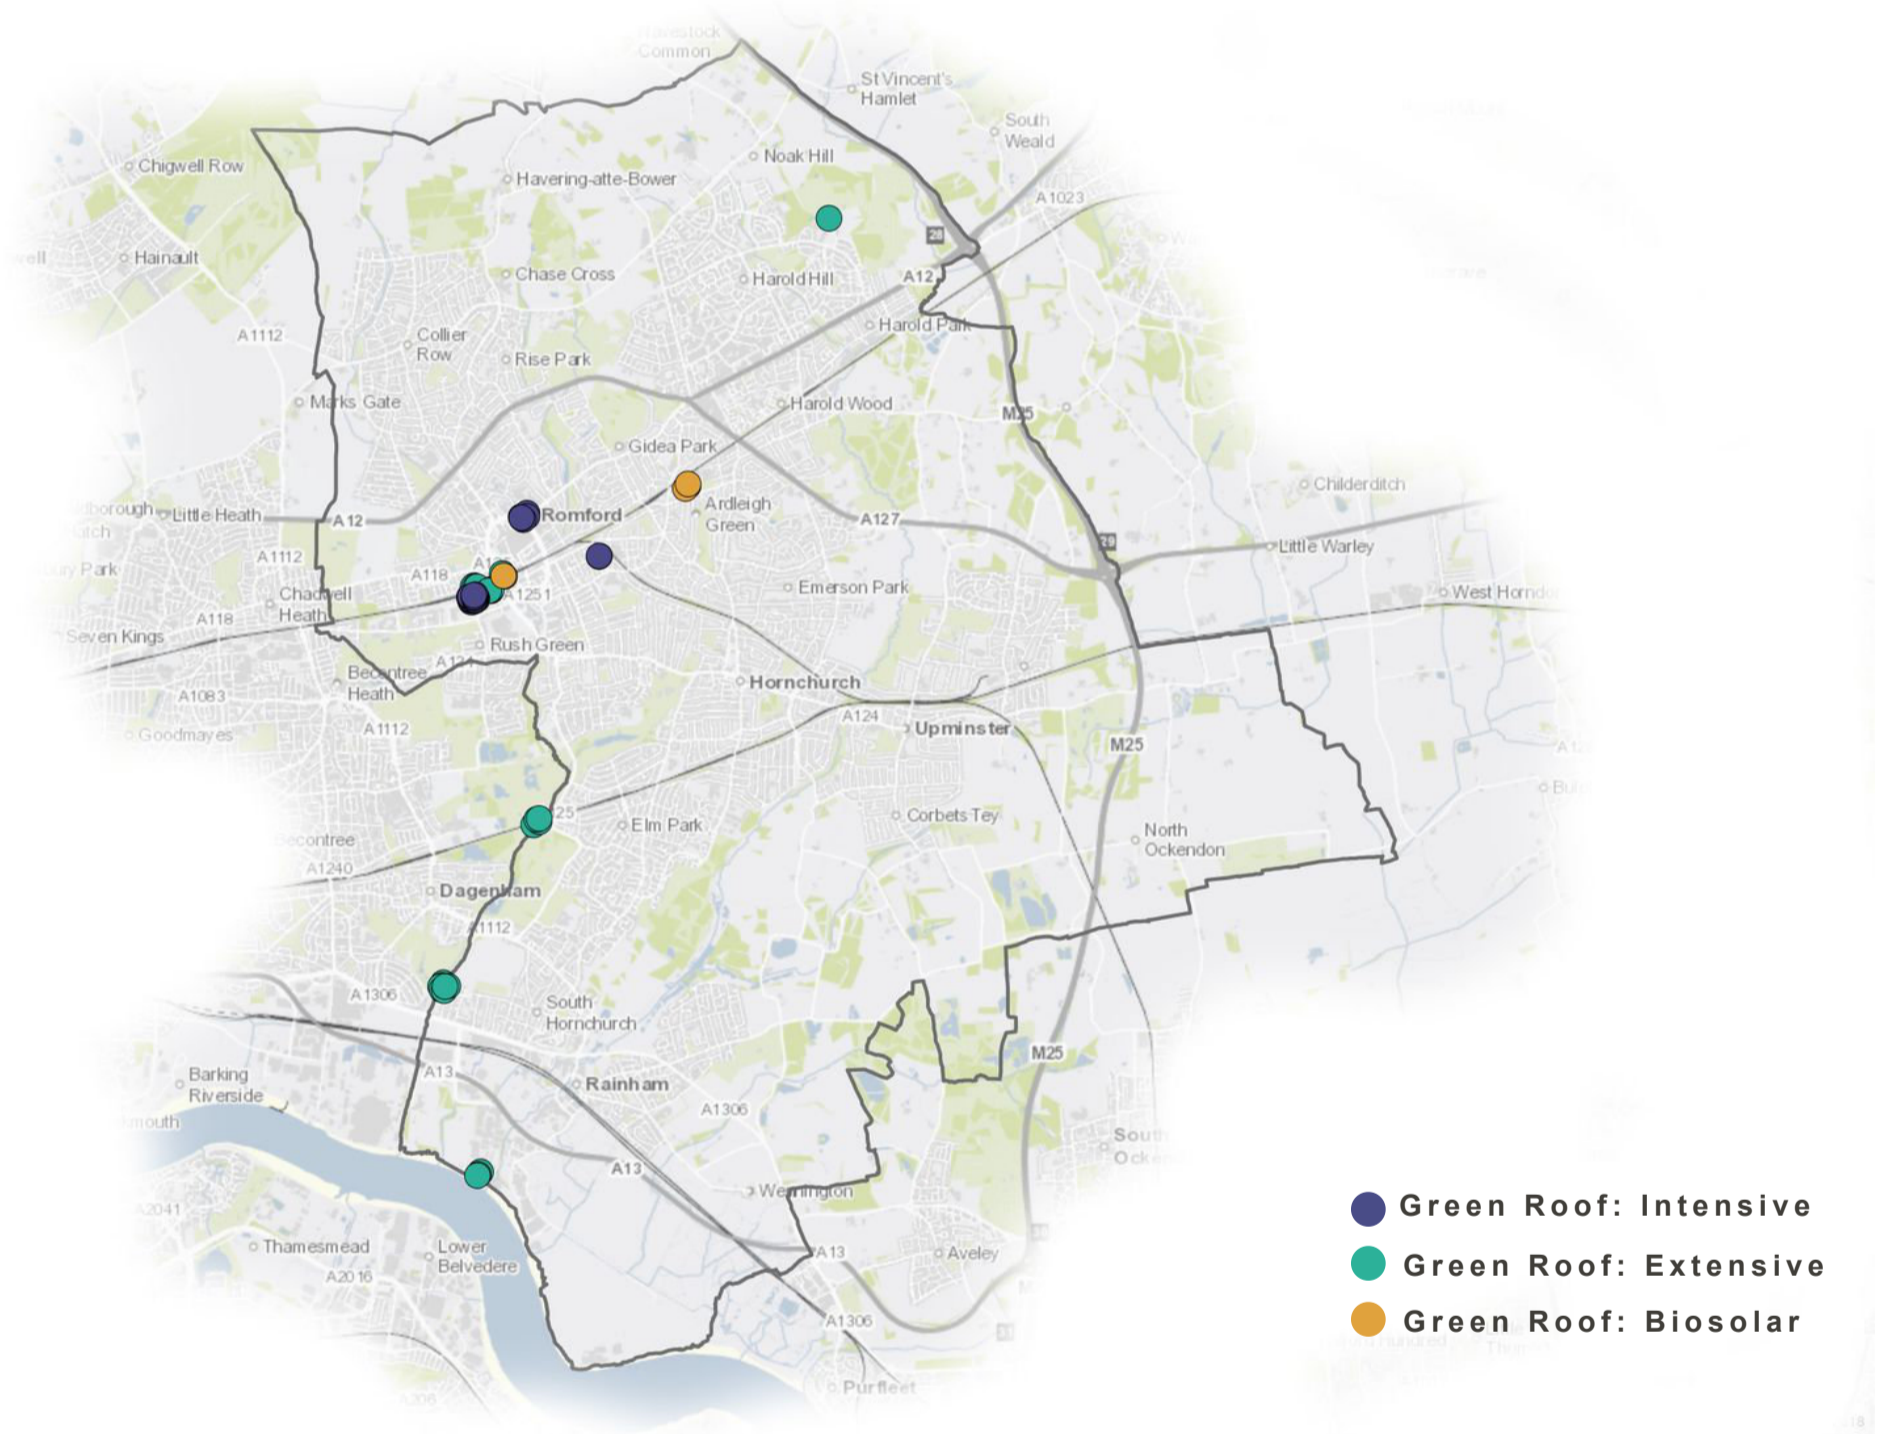

Green Roof Map: London Borough of Havering

Size ranges of green roofs and % of total area 2017

Havering: Green Roof Areas Location Map

SUPPORTED BY
MAYOR OF LONDON