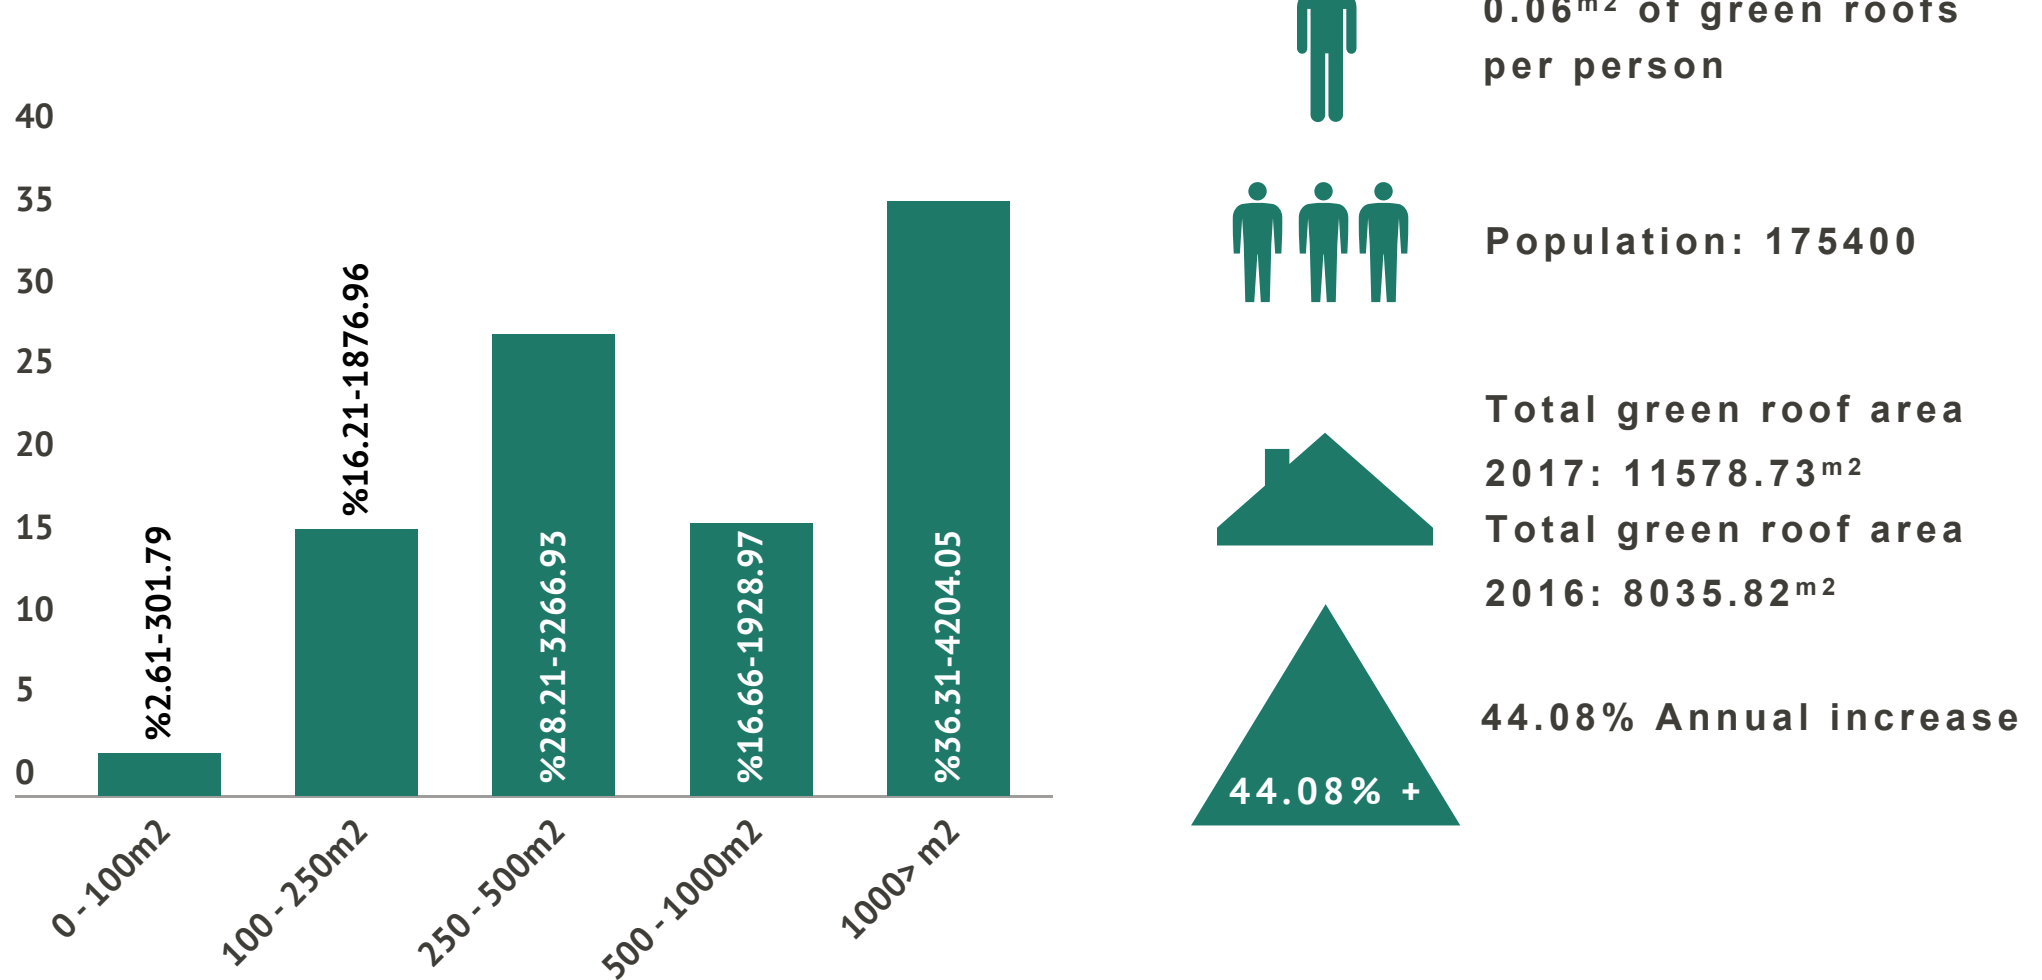

Green Roof Map: London Borough of Kingston Upon Thames

Size ranges of green roofs and % of total area 2017

Kingston Upon Thames: Green Roof Areas Location Map

SUPPORTED BY
MAYOR OF LONDON