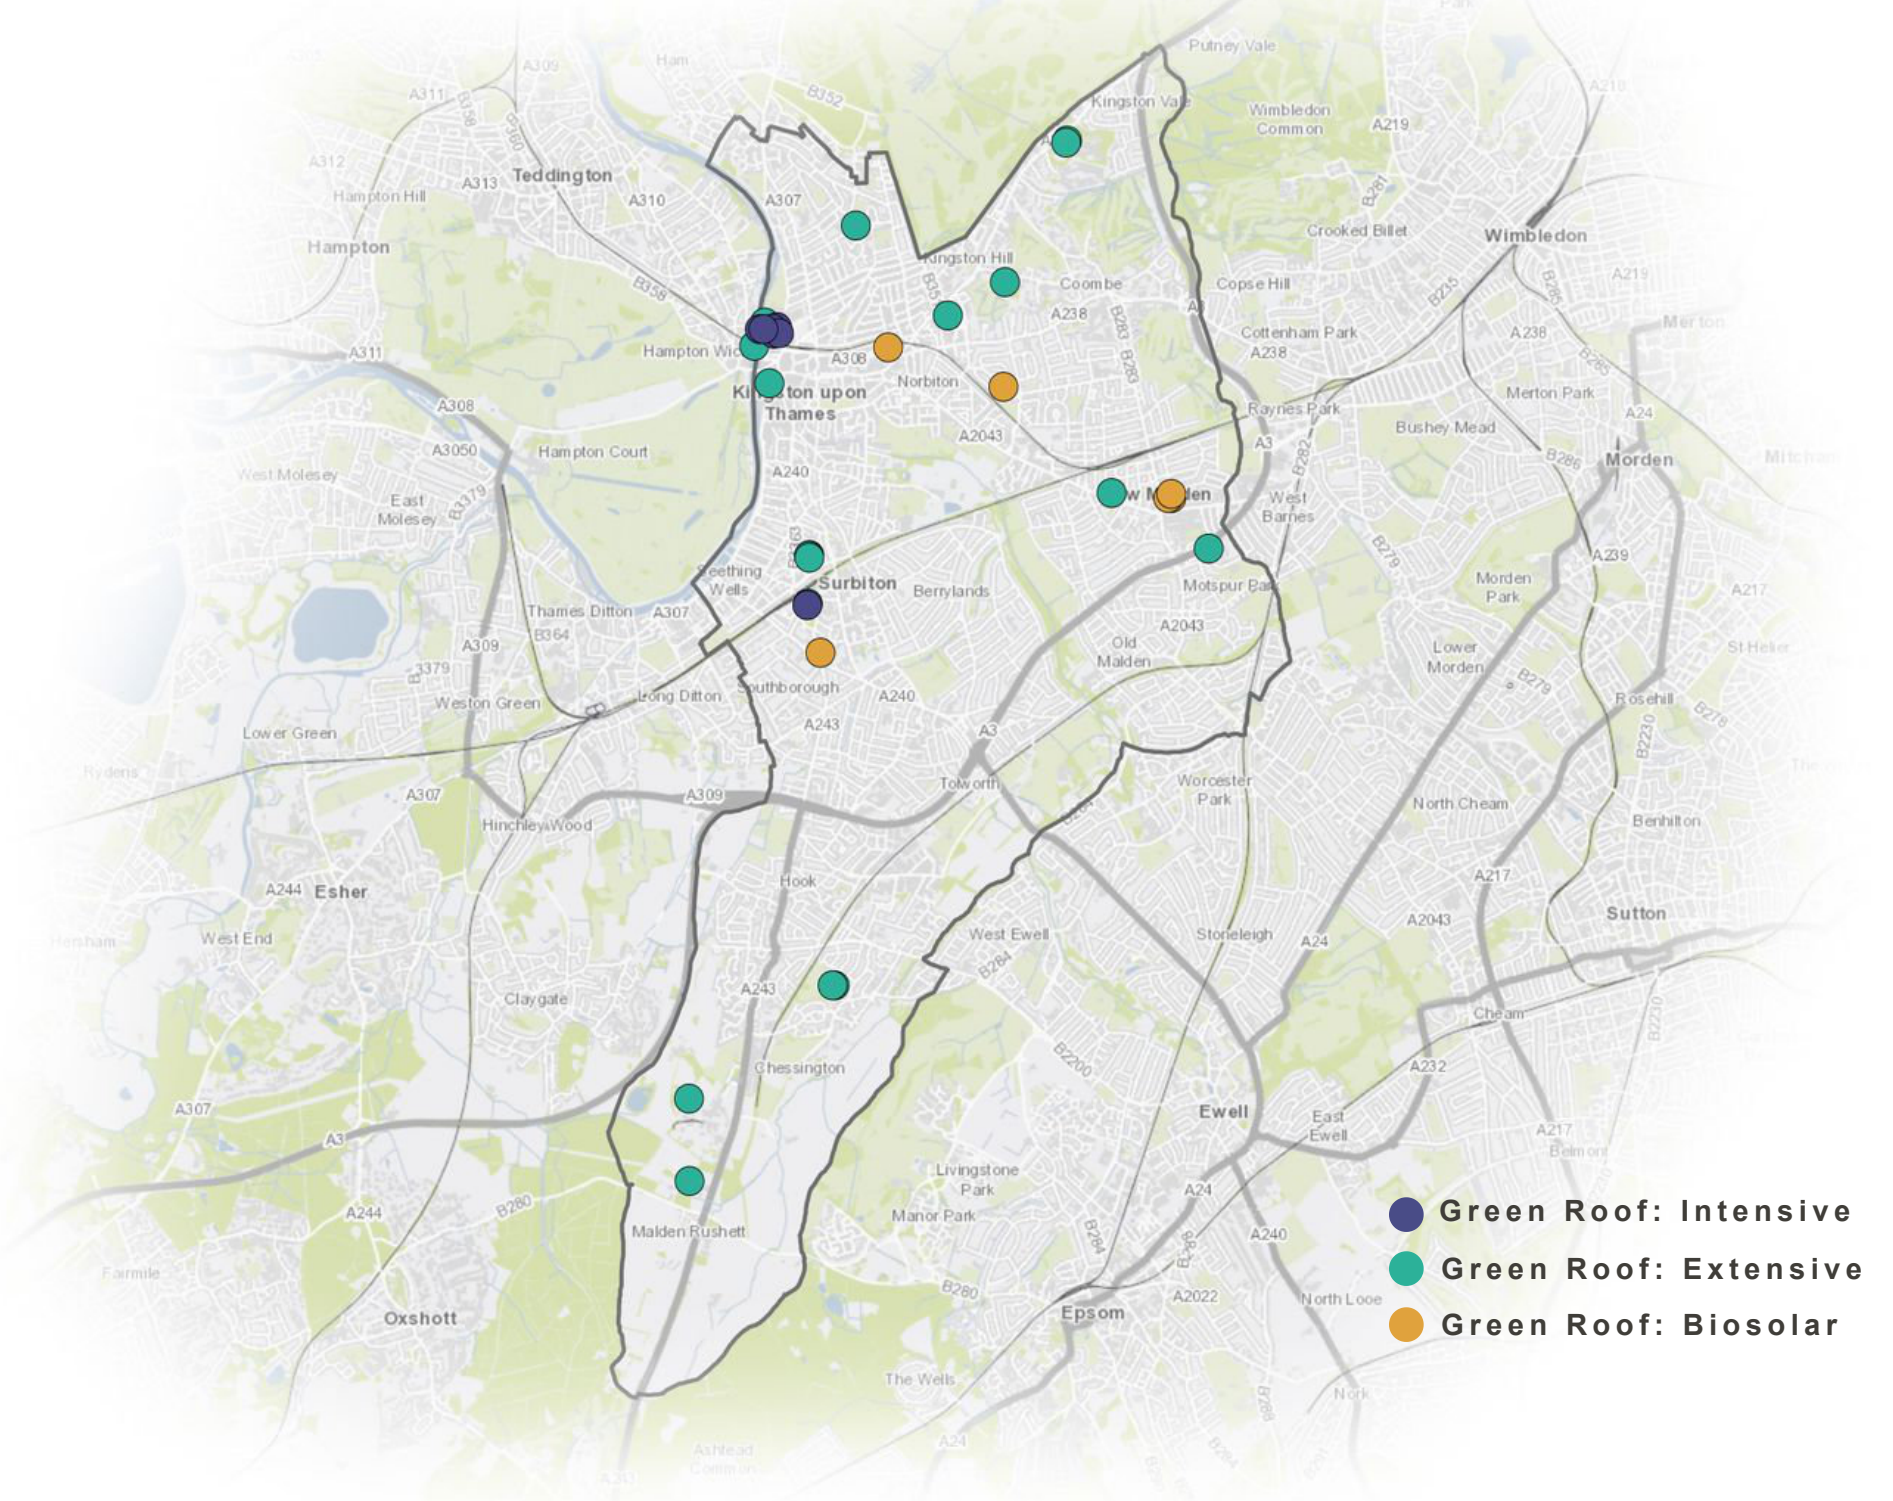

Green Roof Map: London Borough of Kingston Upon Thames

Size ranges of green roofs and % of total area 2017

Kingston Upon Thames: Green Roof Areas Location Map

SUPPORTED BY
MAYOR OF LONDON