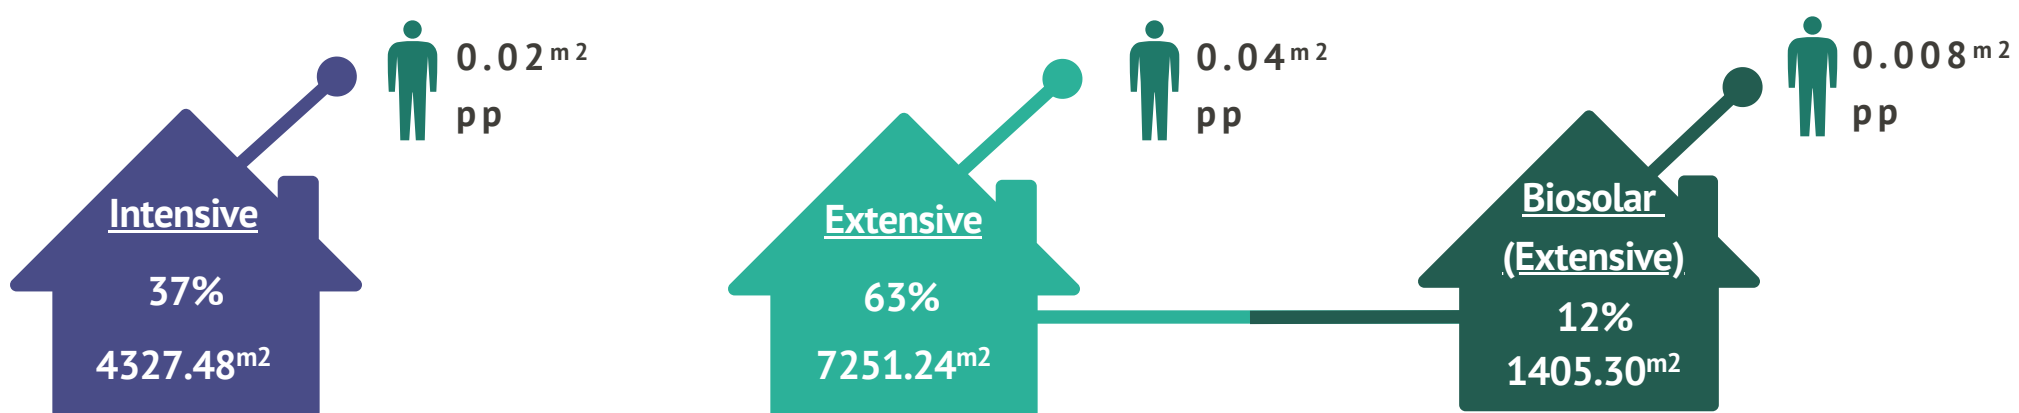

Green Roof Map: London Borough of Kingston Upon Thames

Size ranges of green roofs and % of total area 2017

Kingston Upon Thames: Green Roof Areas Location Map

SUPPORTED BY
MAYOR OF LONDON