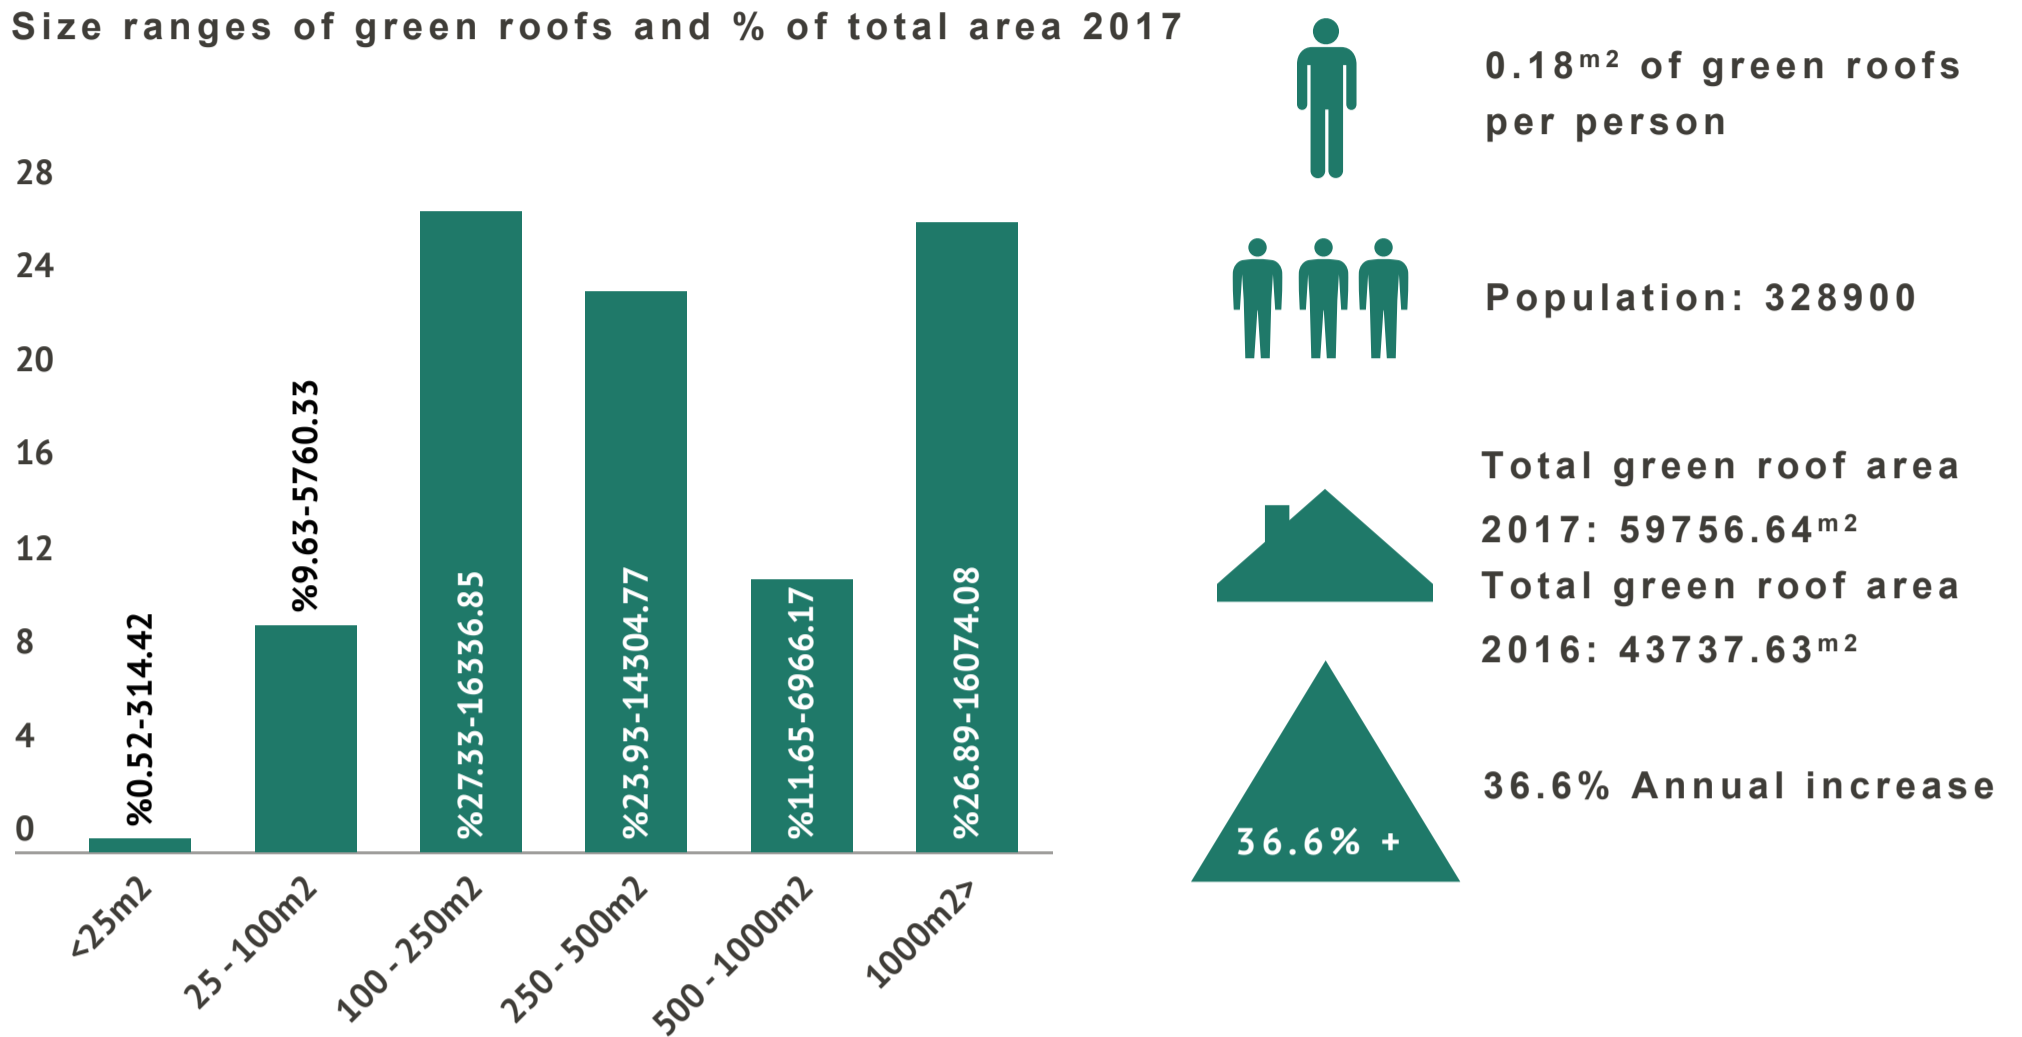

# Green Roof Map: London Borough of Lambeth

Size ranges of green roofs and % of total area 2017

Lambeth: Green Roof Areas Hotspot Map

SUPPORTED BY  
**MAYOR OF LONDON**