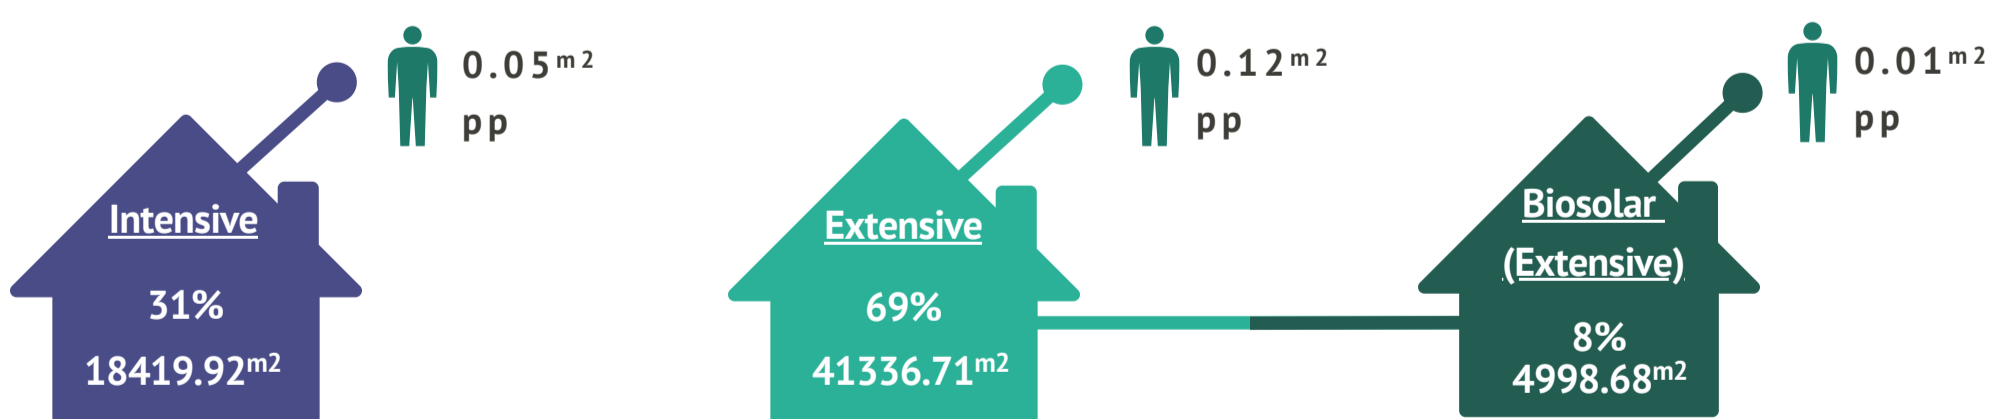

# Green Roof Map: London Borough of Lambeth

Size ranges of green roofs and % of total area 2017

Lambeth: Green Roof Areas Hotspot Map

SUPPORTED BY  
**MAYOR OF LONDON**