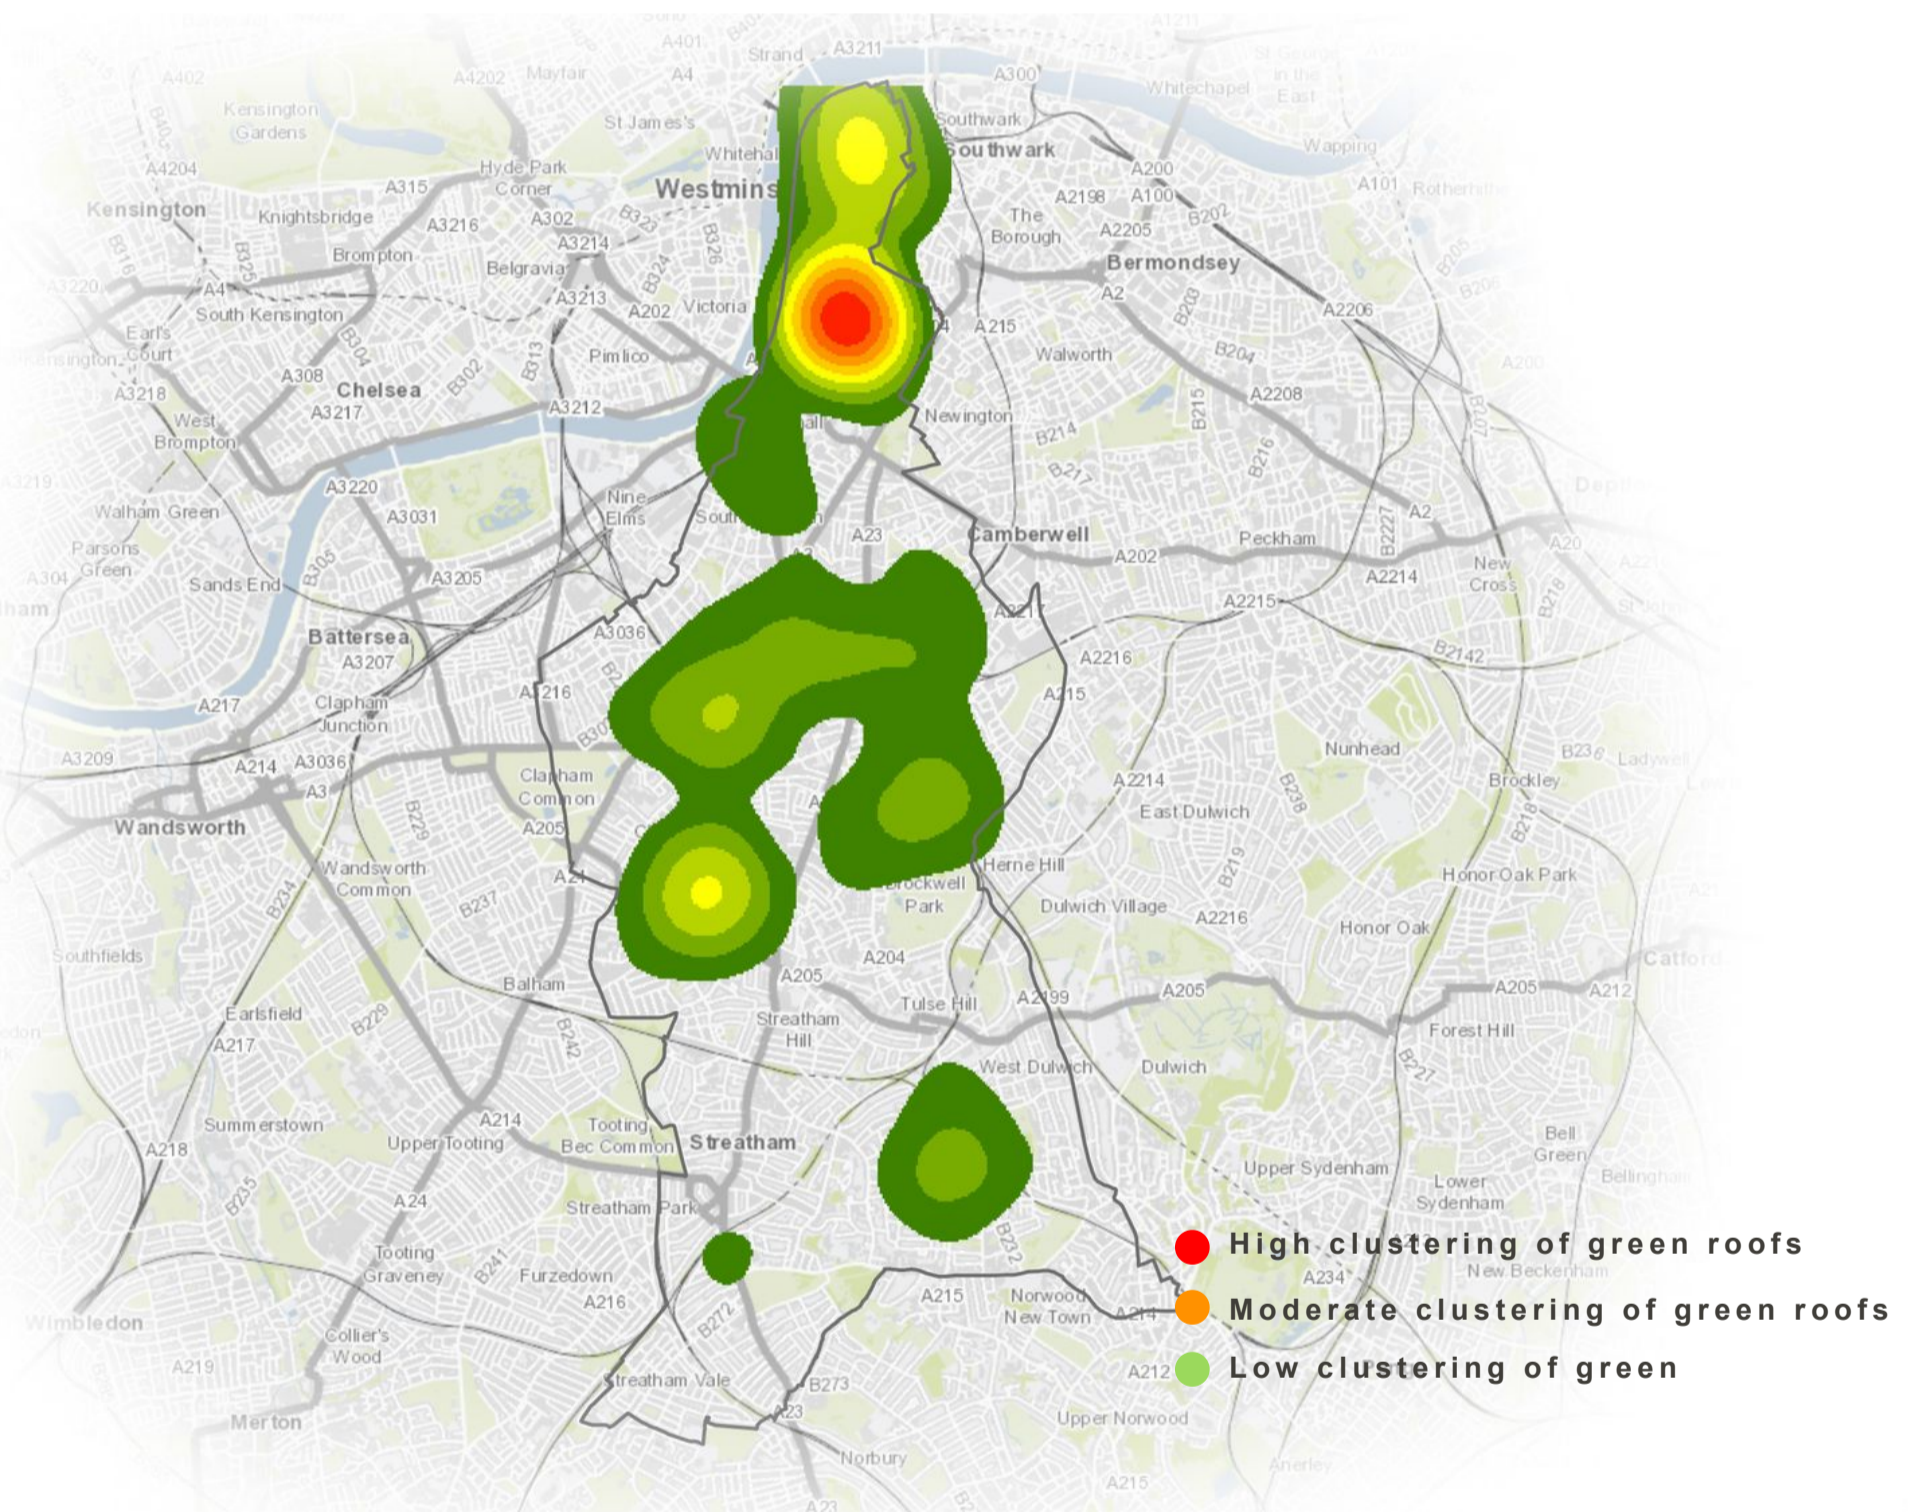

# Green Roof Map: London Borough of Lambeth

Size ranges of green roofs and % of total area 2017

Lambeth: Green Roof Areas Hotspot Map

SUPPORTED BY  
**MAYOR OF LONDON**