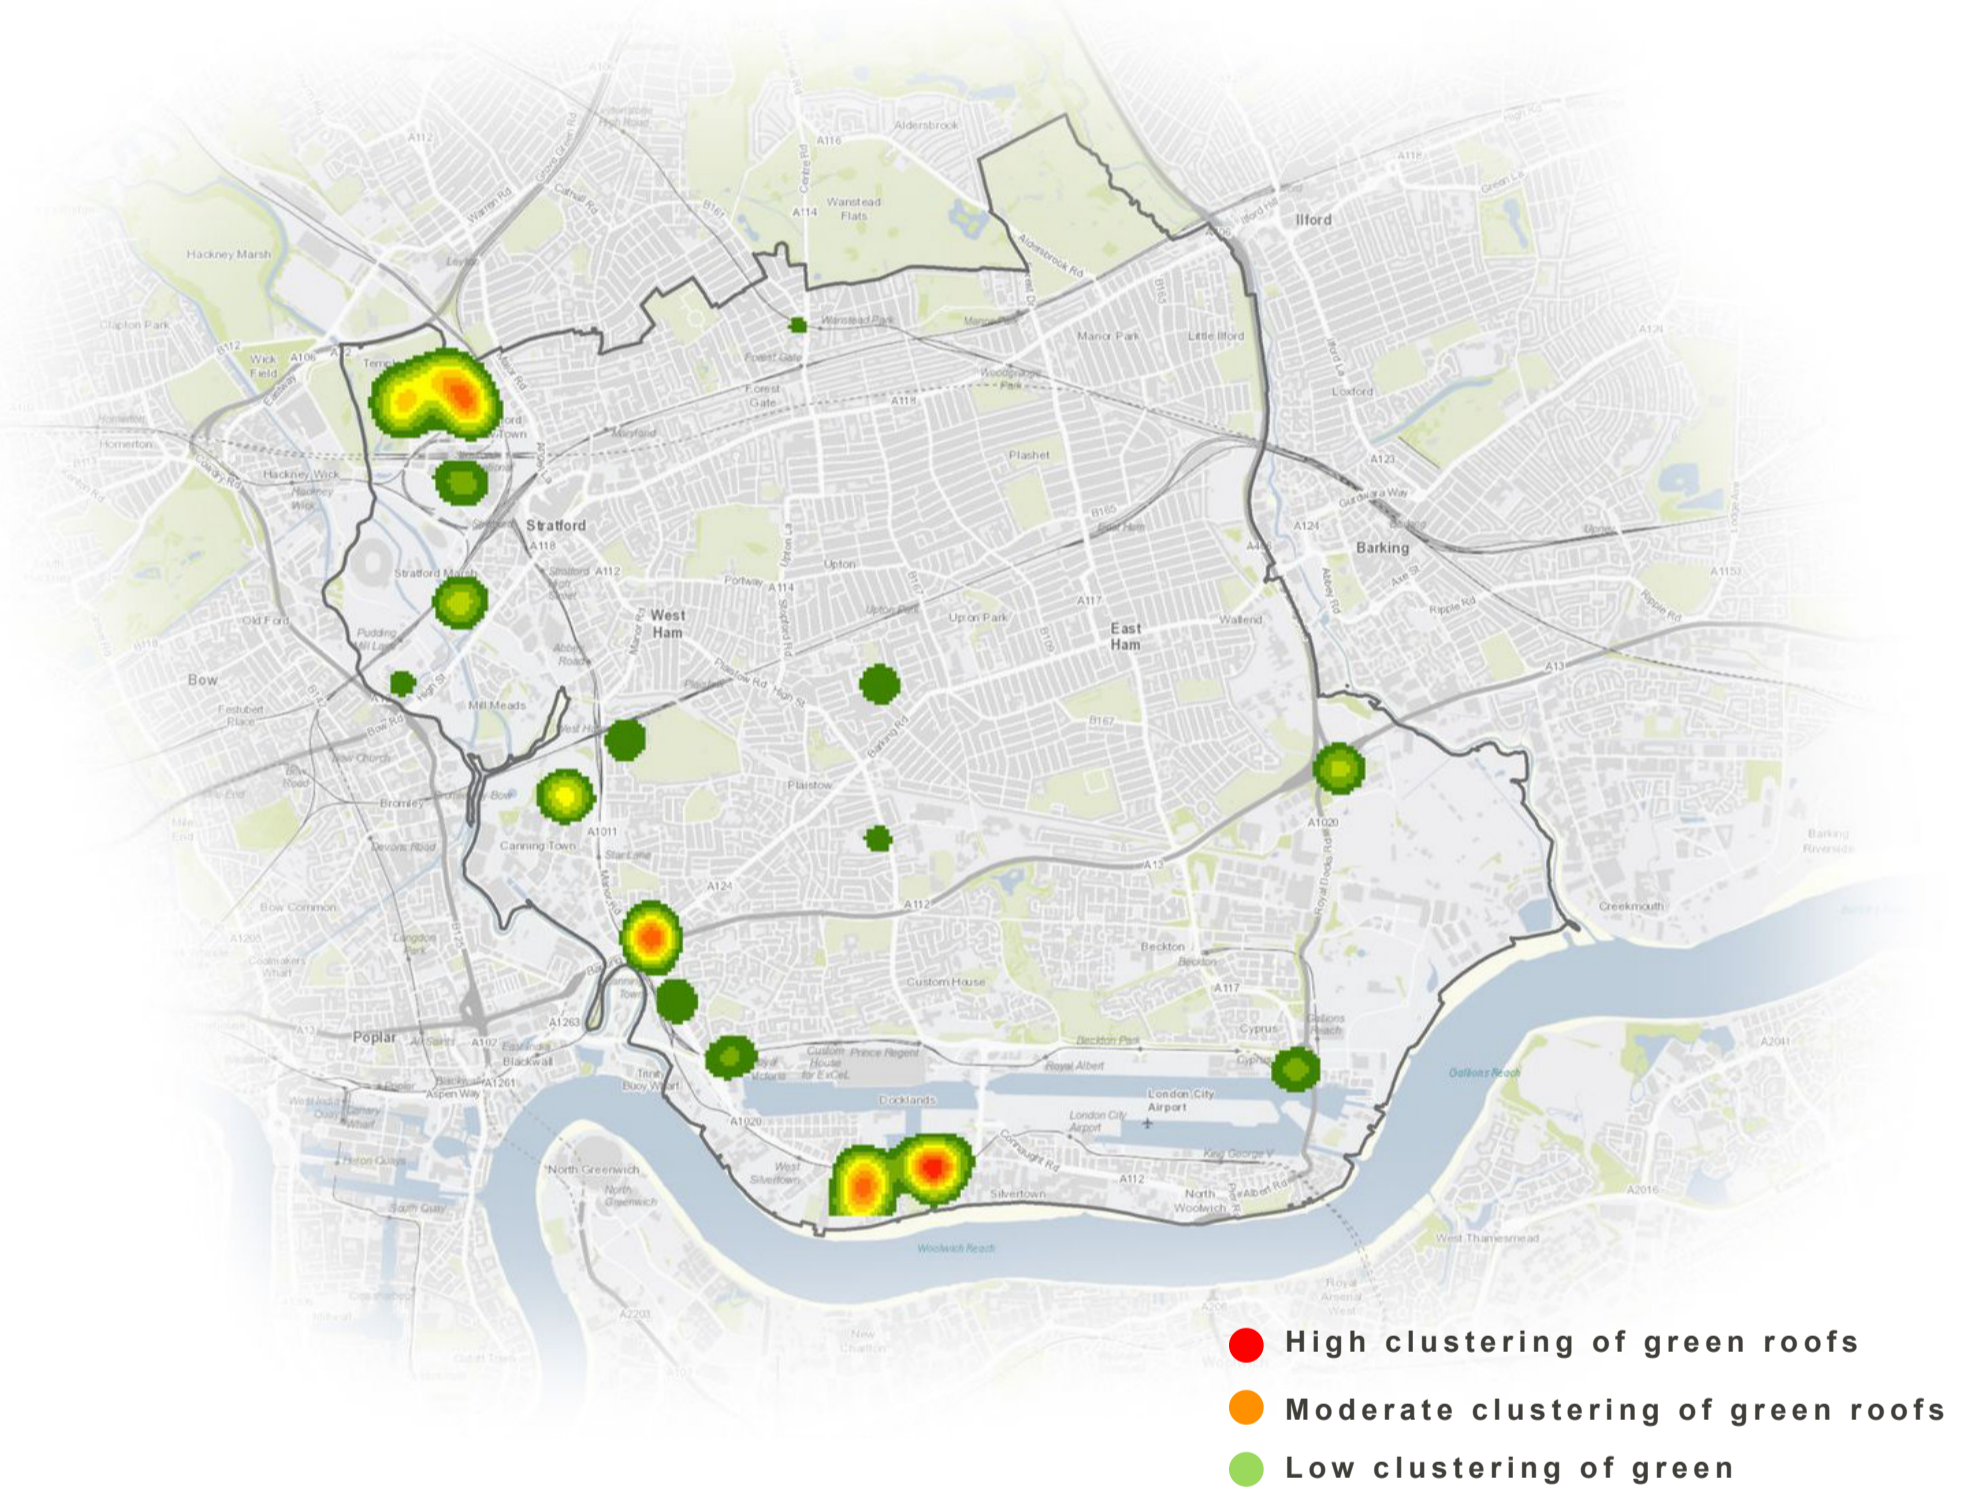

Green Roof Map: London Borough of Newham

Size ranges of green roofs and % of total area 2017

Newham: Green Roof Areas Hotspot Map

SUPPORTED BY
MAYOR OF LONDON