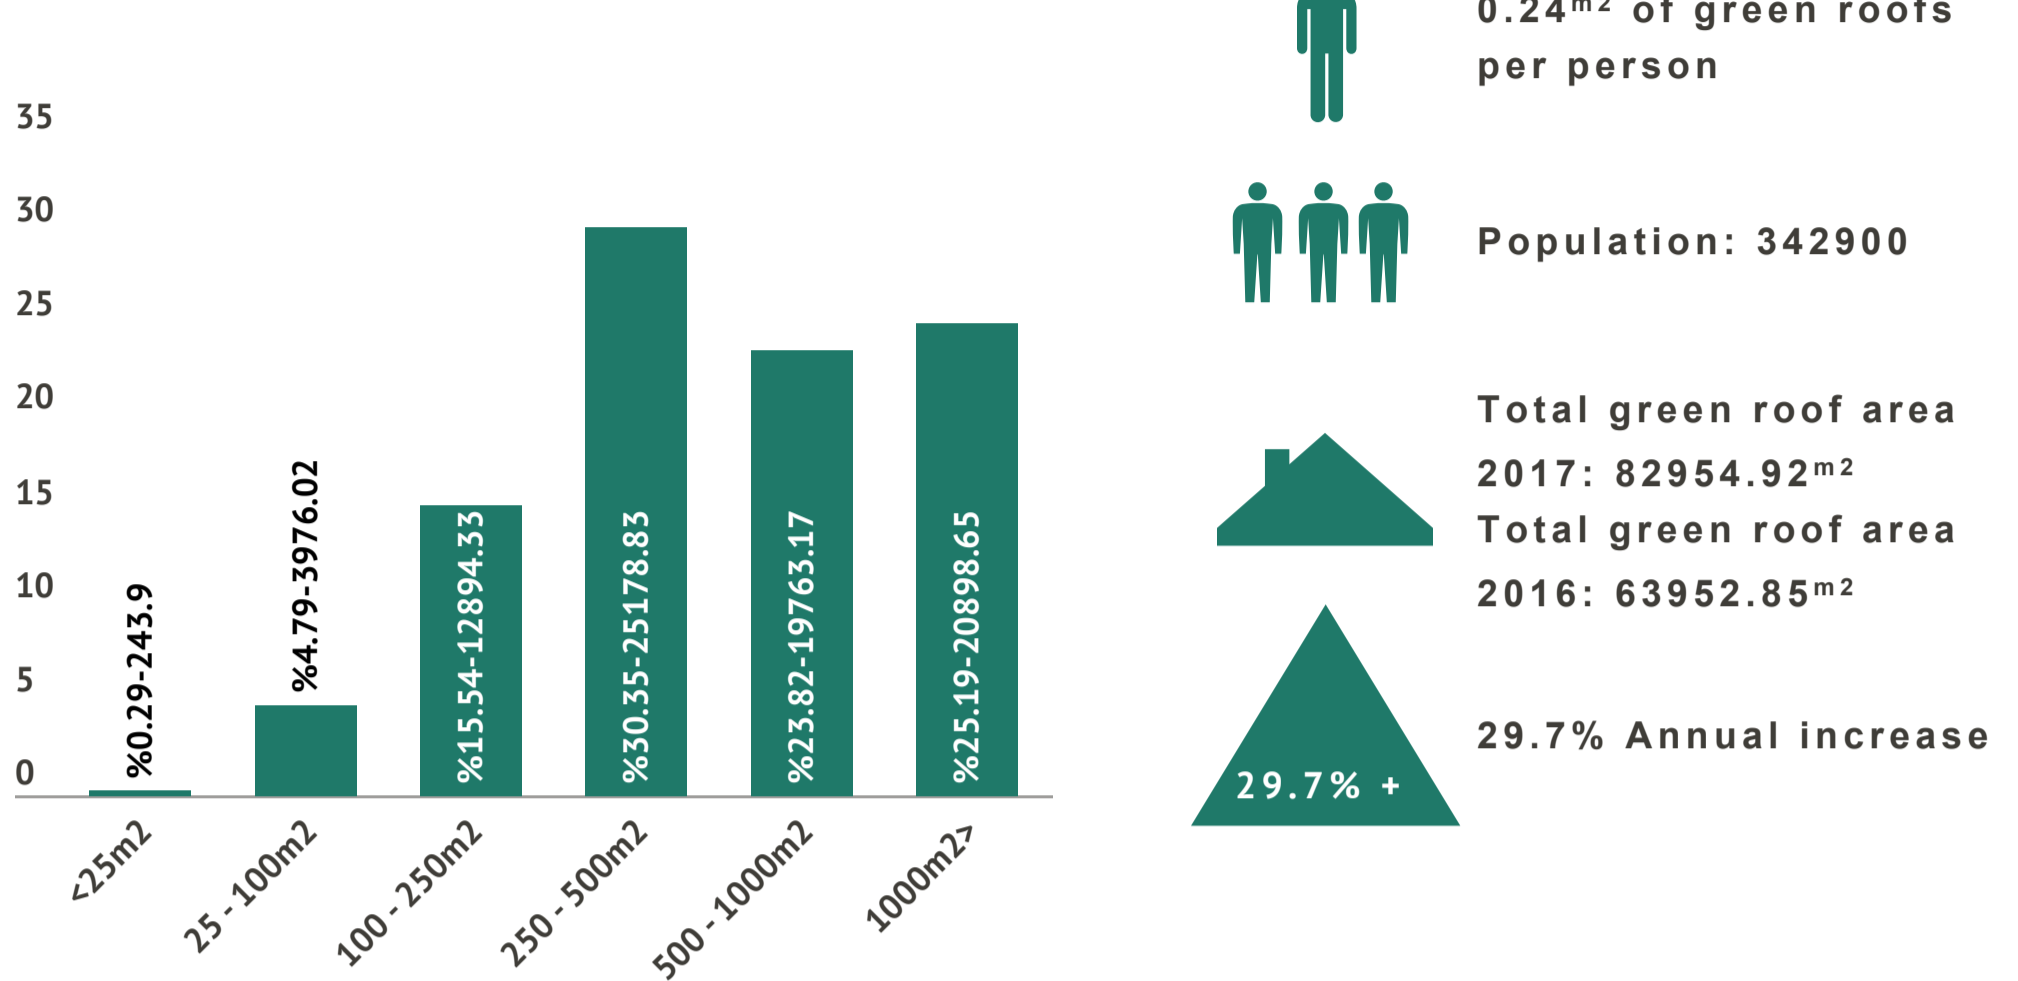

Green Roof Map: London Borough of Newham

Size ranges of green roofs and % of total area 2017

Newham: Green Roof Areas Hotspot Map

SUPPORTED BY
MAYOR OF LONDON